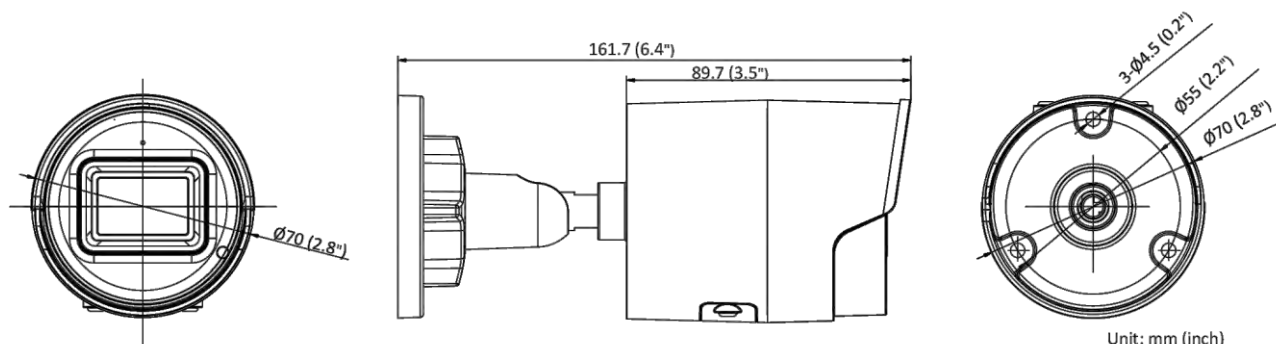

Power Consumption and Current	12 VDC, 0.5 A, max. 6.0 W PoE: (802.3af, 36 V to 57 V), 0.2 A to 0.13 A, max. 7.0 W
Power Interface	Ø5.5 mm coaxial power plug
Material	ADC12
Camera Dimension	Ø70 × 161.7 mm (2.8" × 6.4")
Package Dimension	216 × 121 × 118 mm (8.5" × 4.8" × 4.6")
Camera Weight	480 g (1.1 lb.)
With Package Weight	696 g (1.5 lb.)
Linkage Method	Upload to NAS/memory card, notify surveillance center, trigger record, trigger capture, strobe light, audible warning *Note: External device is required.
Web Client Language	32 languages English, Russian, Estonian, Bulgarian, Hungarian, Greek, German, Italian, Czech, Slovak, French, Polish, Dutch, Portuguese, Spanish, Romanian, Danish, Swedish, Norwegian, Finnish, Croatian, Slovenian, Serbian, Turkish, Korean, Traditional Chinese, Thai, Vietnamese, Japanese, Latvian, Lithuanian, Portuguese (Brazil)
General Function	Anti- flicker, heartbeat, mirror, privacy masks, flash log, password reset via e-mail, pixel counter
Software Reset	Yes
<b>Approval</b>	
EMC	FCC (47 CFR Part 15, Subpart B); CE-EMC (EN 55032: 2015, EN 61000-3-2: 2014, EN 61000-3-3: 2013, EN 50130-4: 2011 +A1: 2014); RCM (AS/NZS CISPR 32: 2015); IC (ICES-003: Issue 6, 2016); KC (KN 32: 2015, KN 35: 2015)
Safety	UL (UL 60950-1); CB (IEC 60950-1:2005 + Am 1:2009 + Am 2:2013); CE-LVD (EN 60950-1:2005 + Am 1:2009 + Am 2:2013); BIS (IS 13252(Part 1):2010+A1:2013+A2:2015); LOA (IEC/EN 60950-1)
Environment	CE-RoHS (2011/65/EU); WEEE (2012/19/EU); Reach (Regulation (EC) No 1907/2006)
Protection	-IU: Ingression protection: IP66 (IEC 60529-2013) -I: Ingression protection: IP67 (IEC 60529-2013)

## ▪ Available Model

DS-2CD2046G2-I(2.8 mm, 4 mm, 6 mm)

DS-2CD2046G2-IU(2.8 mm, 4 mm, 6 mm)

## ▪ Dimension