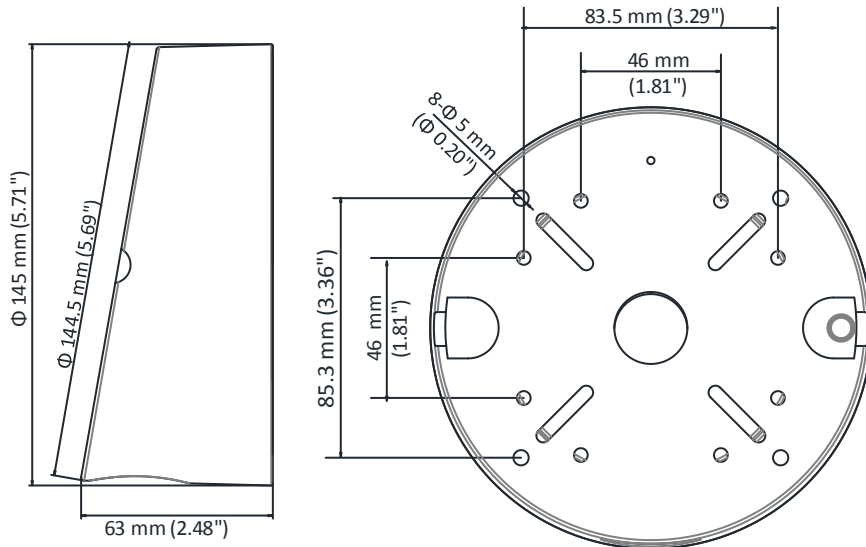

DS-1240ZJ

Inclined Ceiling Mounting Bracket for Dome Camera

Feature

- Aluminum alloy material with surface spray treatment
- Waterproof design

Dimension

Available Model

DS-1240ZJ

Parameter

Model	DS-1240ZJ
Parameters	Inclined Ceiling Mounting Bracket for Dome Camera
Appearance	Hikvision White
Material	Aluminum Alloy
Dimension	145 mm × 144.5 mm × 63 mm (5.71" × 5.69" × 2.48")
Weight	440 g (0.97 lb.)

Note

- The bracket should be installed on the flat surface.
- Waterproof rubber is necessary for the outdoor application.
- The wall must be capable of supporting at least 3 times as much as the total weight of the dome camera and the bracket.
- The bracket's maximum load capacity is 3 KG (6.6 lb.).