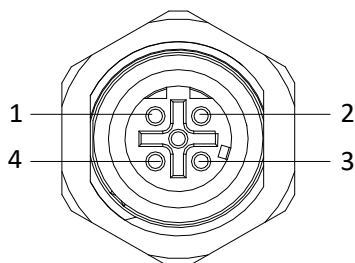

M12 Wire	R-J45 Wire
TX+	1	1
TX-	3	2
RX+	2	3
RX-	4	6

M12 Interface Description