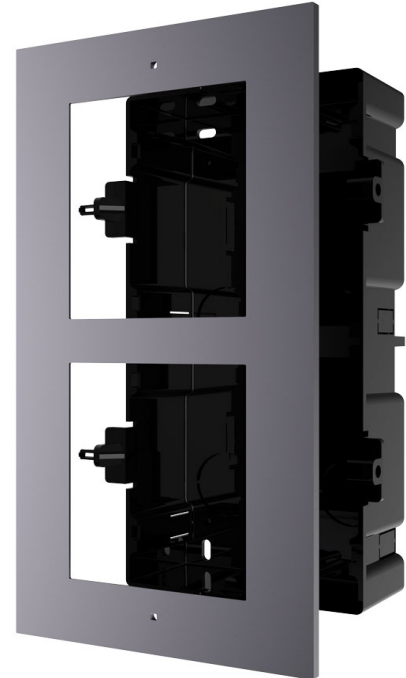

HYUNDAI NEXTGEN framework to install 2 built-in video door entry system modules

- HYUNDAI NEXTGEN framework to install 2 built-in video door entry system modules.