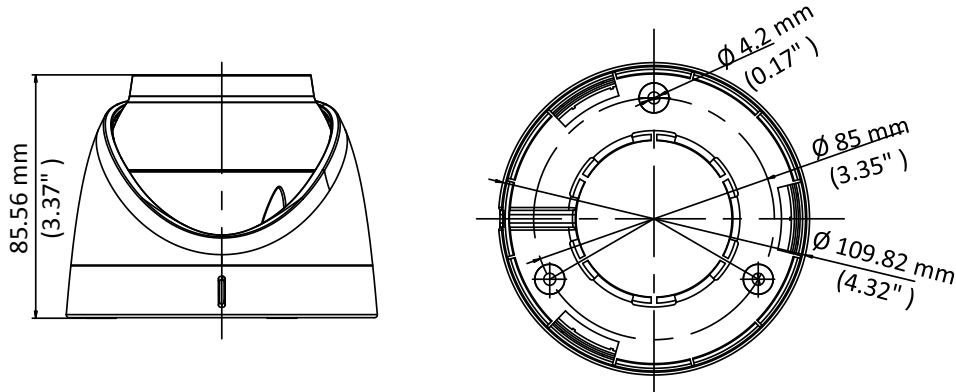

Order Model

DS-2CE72DFT-F

Dimension

Accessory

Distributed by

Headquarters

No.555 Qianmo Road, Binjiang District,
Hangzhou 310051, China
T +86-571-8807-5998
overseasbusiness@hikvision.com

Hikvision USA
T +1-909-895-0400
sales.usa@hikvision.com

Hikvision Europe
T +31-23-5542770
saleseuro@hikvision.com

Hikvision Middle East
T +971-4-8816086
salesme@hikvision.com

Hikvision Russia
T +7-495-669-67-99
saleru@hikvision.com

Hikvision India
T +91-22-28469900
sales@pramahikvision.com

Hikvision Italy
T +39-0438-6902
info.it@hikvision.com

Hikvision France
T +33(0)1-85-330-444
info.fr@hikvision.com

Hikvision Spain
T +34-91-737-16-55
info.es@hikvision.com

Hikvision Poland
T +48-22-460-01-50
poland@hikvision.com

Hikvision UK
T +44-1628-9021-4
support.uk@hikvision.com

Hikvision Singapore
T +65-6684-4718
sg@hikvision.com

Hikvision Oceania
T +61-2-8599-4233
salesau@hikvision.com

Hikvision Hong Kong
T +852-2151-1761

Hikvision Canada
T +1-909-895-0400
sales.usa@hikvision.com