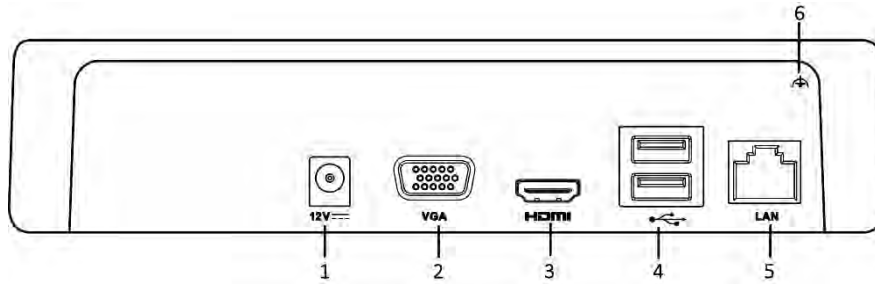

Physical Interfaces

Index	Name	Index	Name
1	Power Supply	4	USB Interface
2	VGA Interface	5	LAN Network Interface
3	HDMI Interface	6	Ground