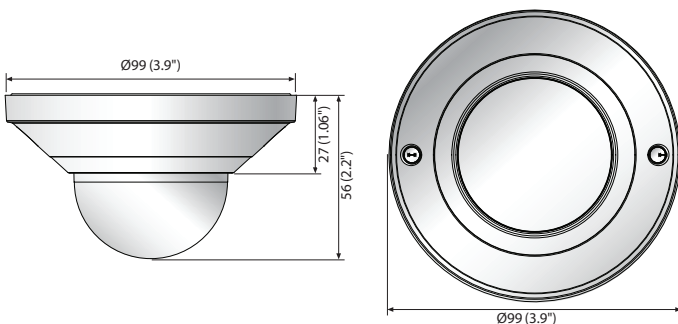

## Key Features

- Max. 5Megapixel (2592 x 1944) resolution
- 2.8mm/4mm fixed lens
- 0.15Lux (Color), WDR (120dB)
- Max. 30fps@5MP (H.265 / H.264)
- H.265, H.264, MJPEG codec support, Multiple streaming
- Tampering, Motion detection, Defocus detection
- Micro SD / SDHC / SDXC memory slot (Max. 128GB)
- HDMI video out for easy installation and Public View Monitoring
- Hallway view, WiseStream II support
- LDC, PoE

## Dimensions

Unit: mm (inch)