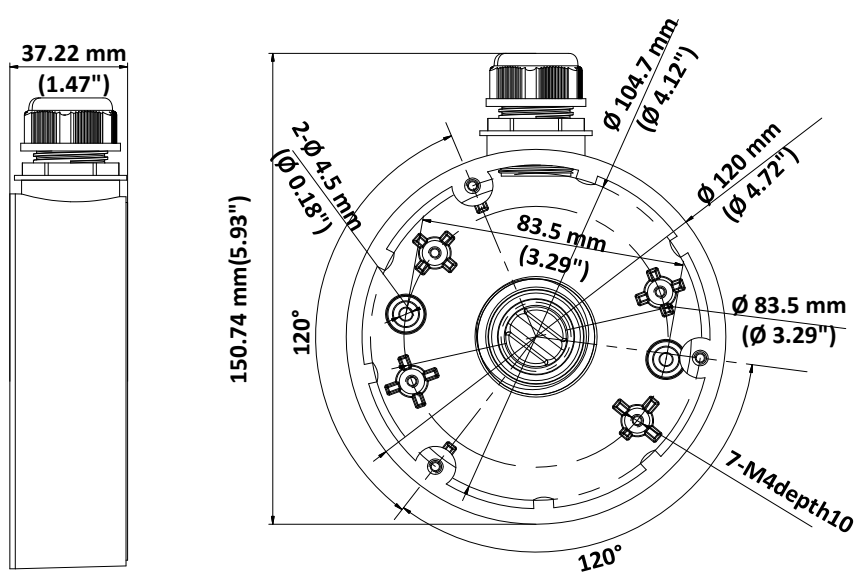

### Junction Box

### Dimension

### Parameter

Model	DS-1280ZJ-DM46
Parameters	Junction Box
Appearance	Hikvision White
Material	Aluminum Alloy
Dimension	∅ 120 mm × 37.2 mm (∅ 4.72" × 1.46")
Weight	250 g (0.55 lb.)

### Note

- The junction box should be installed on the flat surface.
- Waterproof rubber is necessary for the outdoor application.
- The wall must be capable of supporting at least 3 times as much as the total weight of the camera and the junction box.
- The junction box's maximum load capacity is 4.5 kg (9.92 lb.).