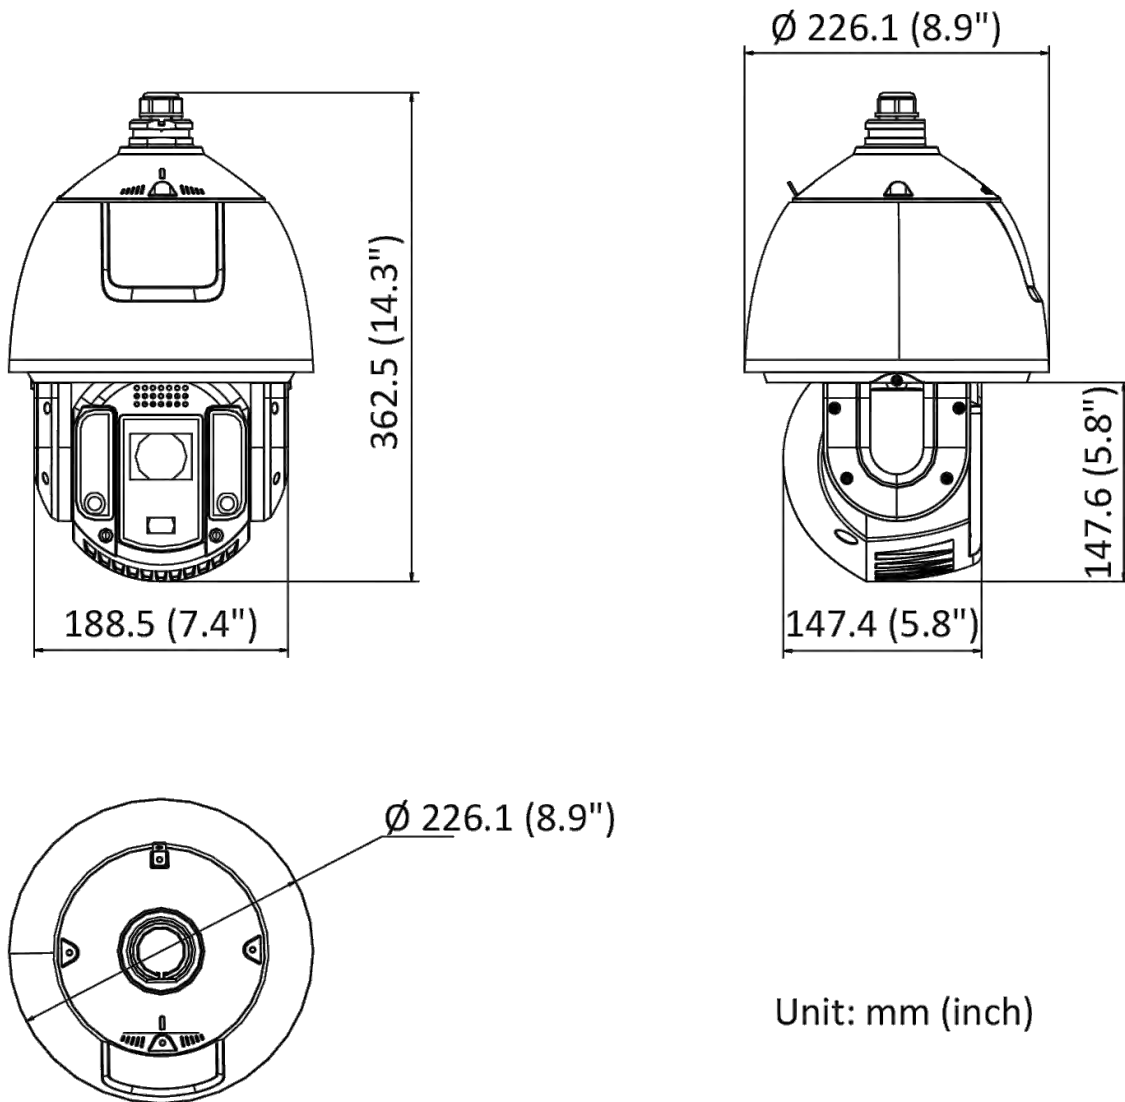

Demist	yes
Material	ADC12
Dimensions	Ø 226.1 mm × 362.5 mm (Ø 8.9" × 14.3")
Weight	approx. 4.8 kg (10.58 lb.)
Approval	
Protection	IP66, IK10 (excluding glass window), 6000V Lightning Protection, Surge Protection and Voltage Transient Protection

▪ **Available Model**

DS-2DE7S225MW-AEB(F1) (S5)

▪ **Dimension**