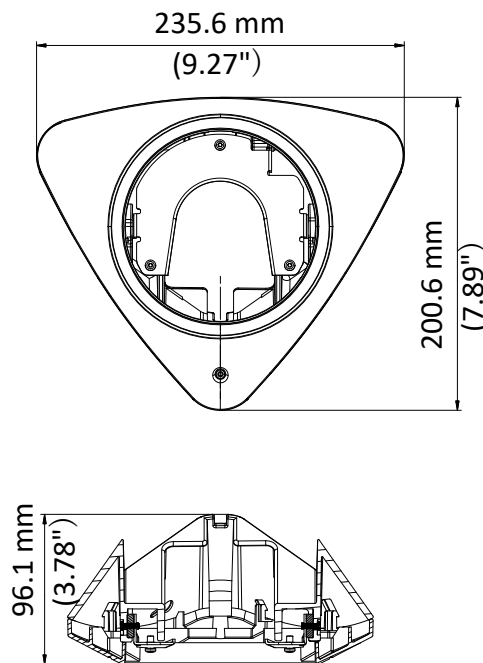

DS-1274ZJ-DM28

Corner Mounting Bracket for Dome Camera

Feature

- Aluminum alloy and plastics material with surface spray treatment
- Bottom outlet and side outlet
- Adjustable installation angle

Dimension

Available Model

DS-1274ZJ-DM28

Parameter

Model	DS-1274ZJ-DM28
Parameters	Corner Mounting Bracket for Dome Camera
Appearance	Hikvision White
Material	Aluminum Alloy and Plastics
Dimension	235.6 mm × 200.6 mm × 96.1 mm (9.27" × 7.89" × 3.78")
Weight	570 g (4.7 lb.)

Note

- The bracket should be installed on the indoor corner.
- The corner must be capable of supporting at least 3 times as much as the total weight of the dome camera and the bracket.
- The bracket's maximum load capacity is 3 KG (6.6 lb.).