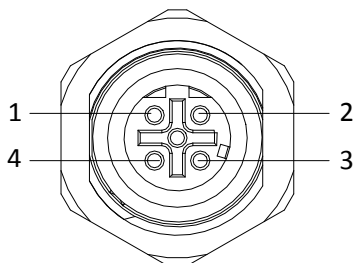

Order Models

DS-2XM6122FWD-I: a RJ45 network interface and a power supply interface

DS-2XM6122FWD-IM: an M12 aviation plug

Dimension

Interface Description

	M12 Wire	R-J45 Wire
TX+	1	1
TX-	3	2
RX+	2	3
RX-	4	6