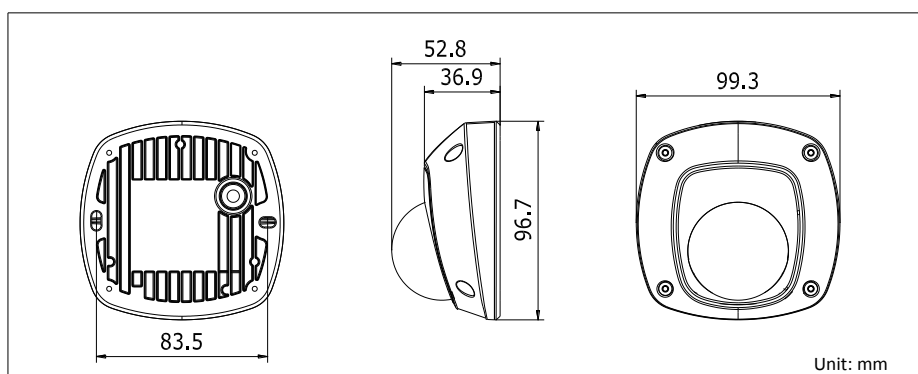

Alarm Trigger	Motion Detection, Tampering Alarm, Network Disconnected, IP Address Conflict, Illegal Login, HDD full, HDD error
Detection	Defocus Detection, Scene Change Detection, Face Detection, Intrusion Detection, Line Crossing Detection, Region Entrance Detection, Region Exiting Detection, Unattended Baggage Detection, Object Removal Detection
Protocols	TCP/IP, UDP, ICMP, HTTP, HTTPS, FTP, DHCP, DNS, DDNS, RTP, RTSP, RTCP, PPPoE, NTP, UPnP, SMTP, SNMP, IGMP, 802.1X, QoS, IPv6
Standard	ONVIF (PROFILE S, PROFILE G), ISAPI
General Function	One-key Reset, Dual-VCA, Anti-Flicker, Three Streams, Heartbeat, Mirror, Password Protection, Privacy Mask, Watermark, IP Address Filter
Interface	
Communication Interface	-IM: M12 aviation plug -I: 1 RJ45 10M/100M Ethernet port
Audio	Build-in microphone, audio output(line out)
Audio Interface	1 build-in microphone, 1 audio out interface (line out)
General	
Operating Conditions	-30 °C to +60 °C (-22 °F to +140°F), Humidity 95% or less (non-condensing)
Power Supply	DC12V; PoE (802.3af)
Power Consumption	Max. 5W
IR Range	Up to 10 m
Protection Level	IP66, IK8
Dimensions	99.3 × 96.7 × 52.8 mm (3.9" × 3.8" × 2.1")
Weight	420 g (0.92lbs)

Order Models

DS-2XM6122FWD-I: a RJ45 network interface and a power supply interface

DS-2XM6122FWD-IM: an M12 aviation plug

Dimension