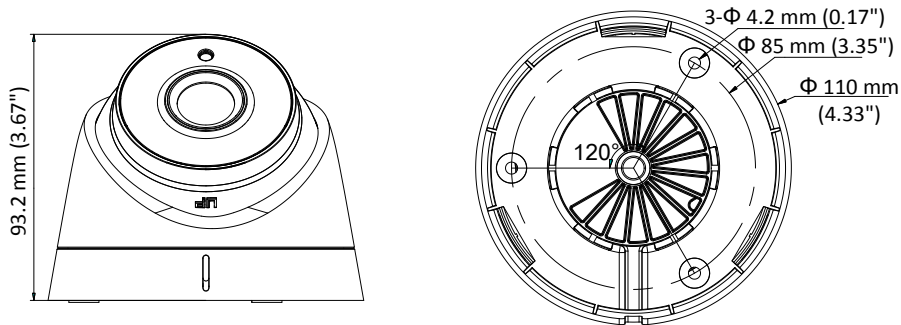

Order Models

DS-2CE56D8T-IT3E

* PoC function is only available when cooperating with DS-1TPXXX.

Dimension

Accessory

Distributed by