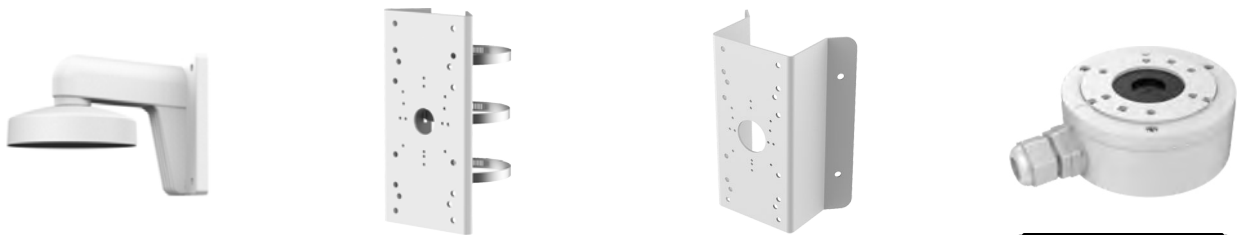

## DS-2CE78D0T-IT3FS 2 MP Audio Camera

- 2 MP, 1920 × 1080 resolution
- 2.8 mm, 3.6 mm, 6 mm fixed focal lens
- Smart IR, up to 40 m IR distance
- Audio over coaxial cable, built-in mic
- 4 in 1 video output (switchable TVI/AHD/CVI/CVBS)
- IP67

## Specification

Camera	
Image Sensor	2 MP CMOS
Signal System	PAL/NTSC
Resolution	1920 (H) × 1080 (V)
Frame Rate	TVI: 1080P@30fps, 1080P@25fps AHD: 1080P@30fps, 1080P@25fps CVI: 1080P@30fps, 1080P@25fps CVBS: PAL/NTSC
Min. illumination	0.01 Lux@(F1.2, AGC ON), 0 Lux with IR
Shutter Time	PAL: 1/25 s to 1/50, 000 s NTSC: 1/30 s to 1/50, 000 s
Lens	2.8 mm, 3.6 mm, 6 mm fixed lens
Field of View	2.8 mm, horizontal FOV: 106.4°, vertical FOV: 57.9°, diagonal FOV: 124.6° 3.6 mm, horizontal FOV: 79.6°, vertical FOV: 43.5°, diagonal FOV: 93.7° 6 mm, horizontal FOV: 51.9°, vertical FOV: 30°, diagonal FOV: 58.8°
Lens Mount	M12
Day & Night	ICR
WDR (Wide Dynamic Range)	Digital WDR
Audio	Built-in mic
Angle Adjustment	Pan: 0 to 360°, Tilt: 0 to 75°, Rotation: 0 to 360°
Menu	
Image Mode	STD/HIGH-SAT
AGC	Yes
Day/Night Mode	Auto/Color/BW (Black and White)
White Balance	Auto/Manual
AE (Auto Exposure) Mode	DWDR/BLC/HLC/Global
Noise Reduction	2D DNR
Language	English
Function	Brightness, Sharpness, Mirror, Smart IR
Interface	
Video Output	Switchable TVI/AHD/CVI/CVBS
General	
Operating Conditions	-40 °C to 60 °C (-40 °F to 140 °F), humidity 90% or less (non-condensing)
Power Supply	12 VDC ± 25%
Power Consumption	Max. 3.7 W
Protection Level	IP67
Material	Main Body: Metal Enclosure: Plastic

## Available Model

DS-2CE78D0T-IT3FS

## Accessory

**DS-1272ZJ-110-TRS**  
Wall Mount

**DS-1275ZJ-SUS**  
Vertical Pole Mount

**DS-1276ZJ-SUS**  
Corner Mount

**DS-1280ZJ-XS**  
Junction Box

**DS-1281ZJ-S**  
Inclined-ceiling Mount

**DS-1280ZJ-TR13**  
Junction Box