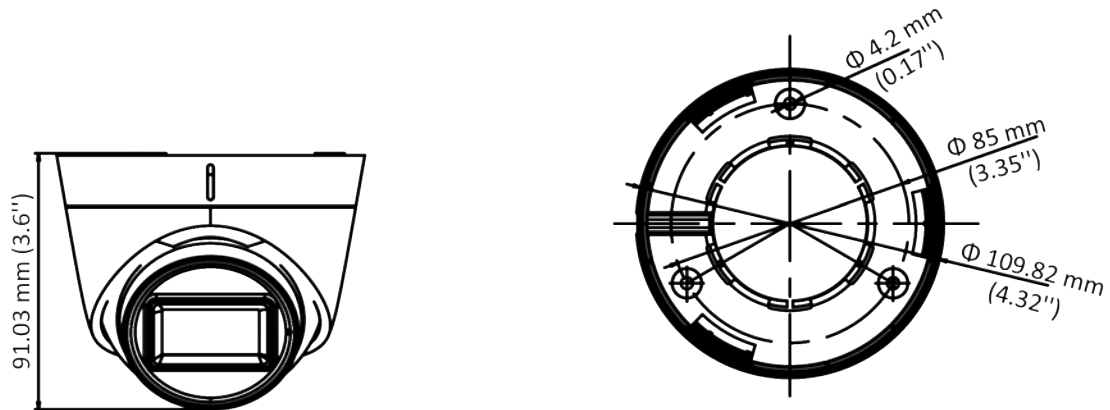

## DS-2CE78D0T-IT3FS 2 MP Audio Camera

- 2 MP, 1920 × 1080 resolution
- 2.8 mm, 3.6 mm, 6 mm fixed focal lens
- Smart IR, up to 40 m IR distance
- Audio over coaxial cable, built-in mic
- 4 in 1 video output (switchable TVI/AHD/CVI/CVBS)
- IP67

## Specification

Camera	
Image Sensor	2 MP CMOS
Signal System	PAL/NTSC
Resolution	1920 (H) × 1080 (V)
Frame Rate	TVI: 1080P@30fps, 1080P@25fps AHD: 1080P@30fps, 1080P@25fps CVI: 1080P@30fps, 1080P@25fps CVBS: PAL/NTSC
Min. illumination	0.01 Lux@(F1.2, AGC ON), 0 Lux with IR
Shutter Time	PAL: 1/25 s to 1/50, 000 s NTSC: 1/30 s to 1/50, 000 s
Lens	2.8 mm, 3.6 mm, 6 mm fixed lens
Field of View	2.8 mm, horizontal FOV: 106.4°, vertical FOV: 57.9°, diagonal FOV: 124.6° 3.6 mm, horizontal FOV: 79.6°, vertical FOV: 43.5°, diagonal FOV: 93.7° 6 mm, horizontal FOV: 51.9°, vertical FOV: 30°, diagonal FOV: 58.8°
Lens Mount	M12
Day & Night	ICR
WDR (Wide Dynamic Range)	Digital WDR
Audio	Built-in mic
Angle Adjustment	Pan: 0 to 360°, Tilt: 0 to 75°, Rotation: 0 to 360°
Menu	
Image Mode	STD/HIGH-SAT
AGC	Yes
Day/Night Mode	Auto/Color/BW (Black and White)
White Balance	Auto/Manual
AE (Auto Exposure) Mode	DWDR/BLC/HLC/Global
Noise Reduction	2D DNR
Language	English
Function	Brightness, Sharpness, Mirror, Smart IR
Interface	
Video Output	Switchable TVI/AHD/CVI/CVBS
General	
Operating Conditions	-40 °C to 60 °C (-40 °F to 140 °F), humidity 90% or less (non-condensing)
Power Supply	12 VDC ± 25%
Power Consumption	Max. 3.7 W
Protection Level	IP67
Material	Main Body: Metal Enclosure: Plastic

General	
IR Range	Up to 40 m
Communication	HIKVISION-C
Dimensions	Φ 109.82 mm × 91.03 mm (Φ 4.32" × 3.6")
Weight	Approx. 300 g (0.66 lb.)

## Dimension