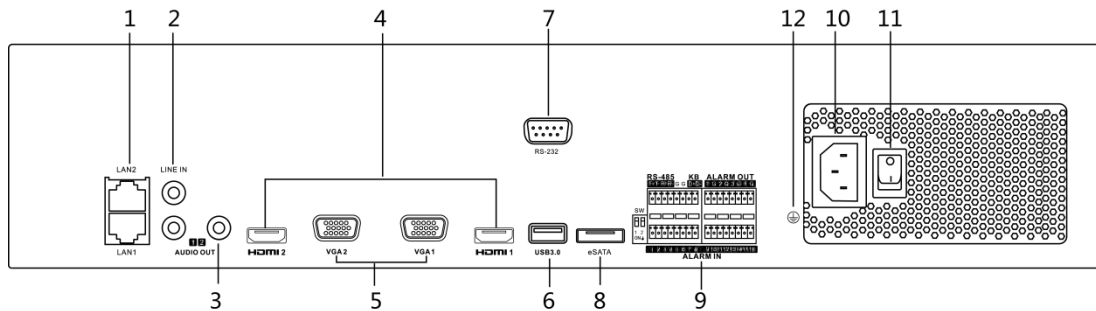

Physical Interfaces

Index	Description	Index	Description
1	LAN1/LAN2 Interface	7	RS-232 Interface
2	LINE IN	8	eSATA Interface
3	AUDIO OUT	9	Alarm In/Alarm Out
4	HDMI1/HDMI2 Interface	10	100 to 240 VAC power supply
5	VGA1/VGA2 Interface	11	Power Switch
6	USB 3.0 Interface	12	GND

Available Models

DS-8616NI-K8, DS-8632NI-K8

Distributed by

Headquarters

No.555 Qianmo Road, Binjiang District,
Hangzhou 310051, China
T +86-571-8807-5998
overseasbusiness@hikvision.com

Hikvision USA

T +1-908-895-0400
sales.usa@hikvision.com

Hikvision India

T +91-22-28469900
sales@pramahikvision.com

Hikvision UK

T +44-1628-9021-4
support.uk@hikvision.com

Hikvision Europe

T +31-23-5542770
saleseuro@hikvision.com

Hikvision Italy

T +39-0438-6902
info.it@hikvision.com

Hikvision Singapore

T +65-6684-4718
sg@hikvision.com

Hikvision Middle East

T +971-4-8816086
salesme@hikvision.com

Hikvision France

T +33(0)1-85-330-444
info.fr@hikvision.com

Hikvision Oceania

T +61-2-8599-4233
salesau@hikvision.com

Hikvision Russia

T +7-495-669-67-99
saleru@hikvision.com

Hikvision Spain

T +34-91-737-16-55
info.es@hikvision.com

Hikvision Hong Kong

T +852-2151-1761