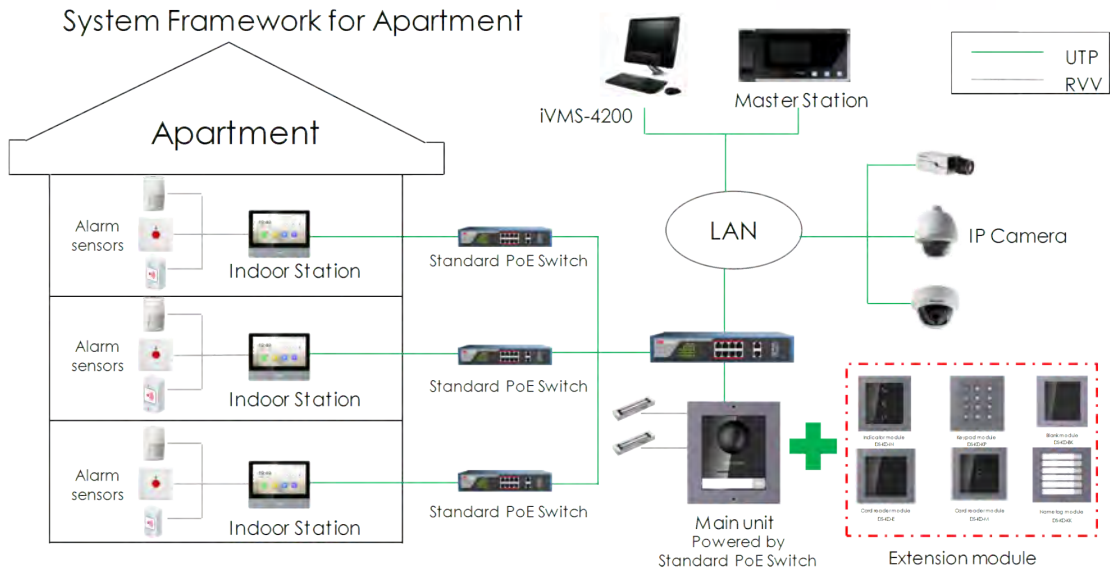

Typical Application