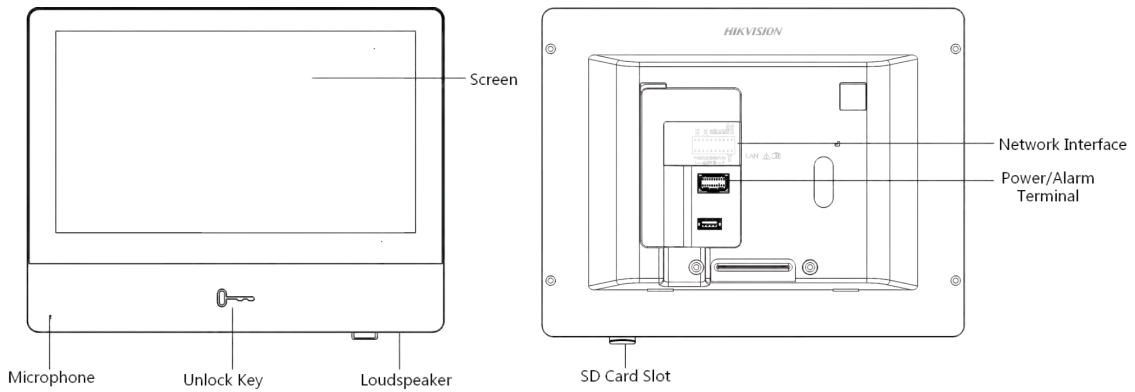

Physical Appearance

Available Model

DS-KH8350-WTE1