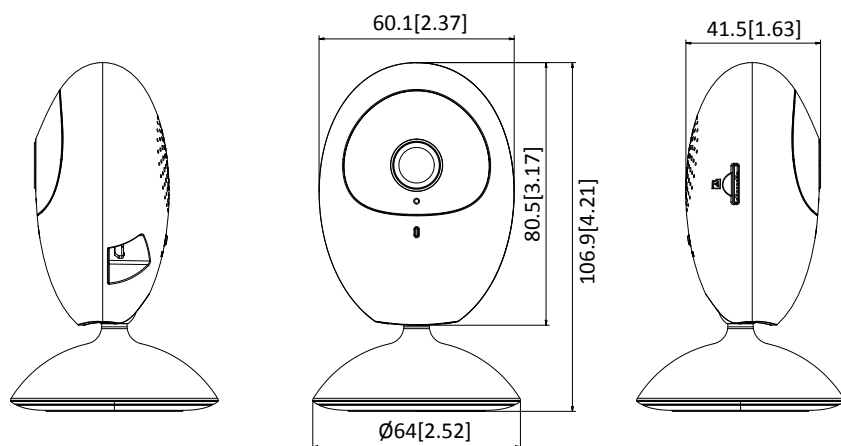

Wi-Fi	
Wireless Standards	IEEE802.11b, 802.11g, 802.11n
Frequency Range	2.4 GHz - 2.4835 GHz
Channel Bandwidth	20/40MHz Support
Protocols	802.11b: CCK, QPSK, BPSK, 802.11g/n: OFDM
Security	64/128-bit WEP, WPA/WPA2, WPA-PSK/WPA2-PSK, WPS
Transfer Rates	11b: 11Mbps, 11g: 54Mbps, 11n: up to 150Mbps
Wireless Range	50 meters (The performance varies based on actual environment)
General	
Operating Conditions	-10 °C to 40°C (14 °F to 104 °F), Humidity 95% or less (non-condensing)
Power Supply	DC 5V ± 15 %, micro USB interface
Current	Max. 0.9A
Power Consumption	Max. 4.5W
IR Range	Up to 10 meters
Material	Plastic
Memory Card	DS-2CV2U21FD-IW: no memory card included DS-2CV2U21FD-IW/16G-T: includes a 16 GB memory card DS-2CV2U21FD-IW/32G-T: includes a 32 GB memory card DS-2CV2U21FD-IW/64G-T: includes a 64 GB memory card
Dimensions	Φ 64 × 106.9 mm (Φ 2.52" × 4.21")
Weight	115 g (0.25 lbs)

Ordering Models

DS-2CV2U21FD-IW, DS-2CV2U21FD-IW/16G-T, DS-2CV2U21FD-IW/32G-T, DS-2CV2U21FD-IW/64G-T

Dimensions

UNIT: mm [inch]

Distributed by

**HIKVISION™****Headquarters**

No.555 Qianmo Road, Binjiang District,
Hangzhou 310051, China
T +86-571-8807-5998
overseasbusiness@hikvision.com