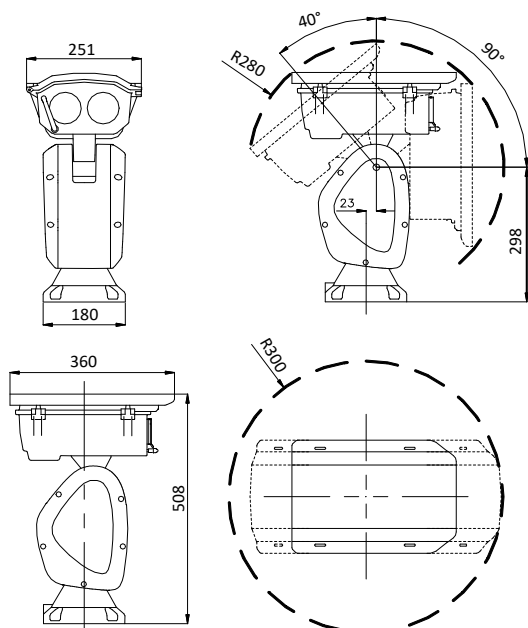

Available Model

DS-2DY9236I8X-A, 24 VAC

Dimensions

Unit: mm

Accessories

DS-1693ZJ

Wall Mounting Bracket

Distributed by