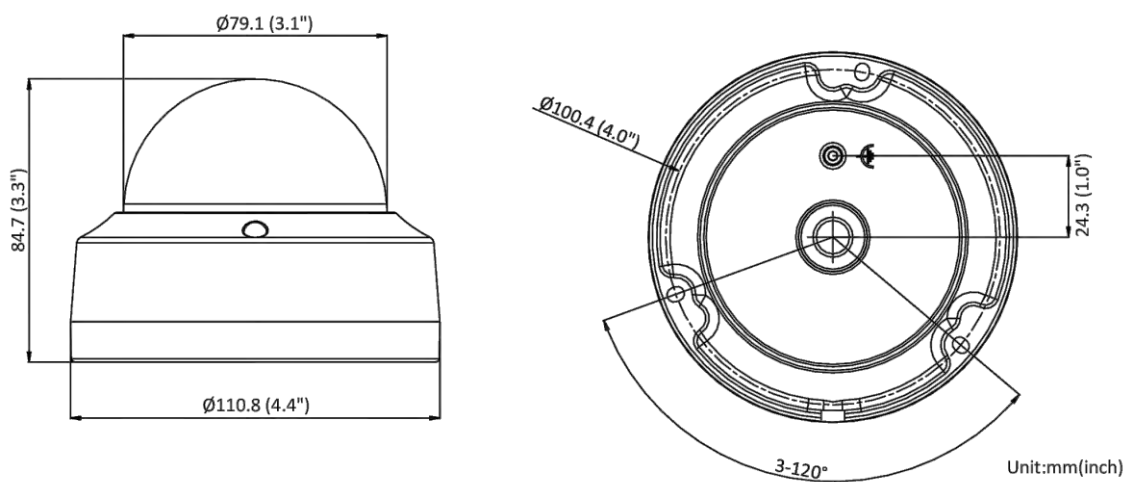

Safety	UL (UL 60950-1); CB (IEC 60950-1:2005 + Am 1:2009 + Am 2:2013, IEC 62368-1:2014); CE-LVD (EN 60950-1:2005 + Am 1:2009 + Am 2:2013, IEC 62368-1:2014); BIS (IS 13252(Part 1):2010+A1:2013+A2:2015); LOA (IEC/EN 60950-1)
Environment	CE-RoHS (2011/65/EU); WEEE (2012/19/EU); Reach (Regulation (EC) No 1907/2006)
Protection	IP67 (IEC 60529-2013)

▪ **Available Model**

DS-2CD2121G0-I (2.8/4/6 mm)

DS-2CD2121G0-IS (2.8/4/6 mm)

▪ **Dimension**