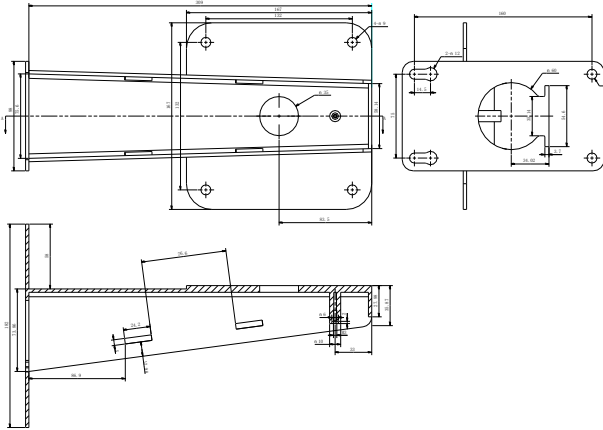

DS-1693ZJ-S

Wall Mount Bracket for
Positioning System

Features:

- Steel material with surface spray treatment
- Hikvision white

Dimension:

Order Model:

DS-1693ZJ-S

Parameter:

Model	DS-1693ZJ-S
Parameters	Wall Mount Bracket for Positioning System
Appearance	Hikvision White
Material	Steel & Plastic
Dimension	167×182×309mm
Weight	2330g

Notice:

- The bracket should be installed on flat wall
- The wall must be capable of supporting over 3 times as much as the total weight of the camera and the mount.

Note: The actual bracket may vary from the picture above.