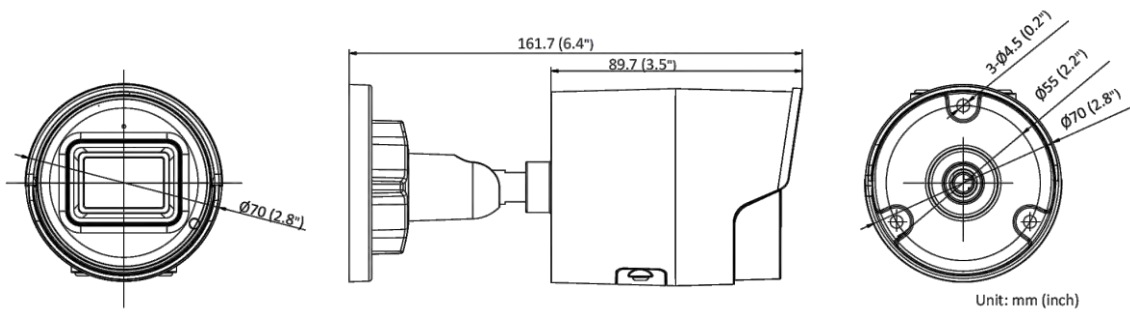

Perimeter Protection	Line crossing detection, intrusion detection, region entrance detection, region exiting detection
<b>General</b>	
Storage Conditions	-30 °C to 60 °C (-22 °F to 140 °F). Humidity 95% or less (non-condensing)
Startup and Operating Conditions	-30 °C to 60 °C (-22 °F to 140 °F). Humidity 95% or less (non-condensing)
Power Supply	12 VDC ± 25%, reverse polarity protection PoE: 802.3af, Class 3
Power Consumption and Current	12 VDC, 0.5 A, max. 6.0 W PoE (802.3af, 36 V to 57 V), 0.2 A to 0.13 A, max. 7.0 W
Power Interface	Ø5.5 mm coaxial power plug
Camera Material	ADC12
Camera Dimension	Ø70 mm × 161.7 mm (Ø2.8" × 6.4")
Package Dimension	216 mm × 121 mm × 118 mm (8.5" × 4.8" × 4.6")
Camera Weight	Approx. 485 g (1.1 lb.)
With Package Weight	Approx. 724 g (1.6 lb.)
Linkage Method	Upload to NAS/memory card/FTP, notify surveillance center, trigger recording, trigger capture, send email
Web Client Language	33 languages English, Russian, Estonian, Bulgarian, Hungarian, Greek, German, Italian, Czech, Slovak, French, Polish, Dutch, Portuguese, Spanish, Romanian, Danish, Swedish, Norwegian, Finnish, Croatian, Slovenian, Serbian, Turkish, Korean, Traditional Chinese, Thai, Vietnamese, Japanese, Latvian, Lithuanian, Portuguese (Brazil), Ukrainian
General Function	Anti-flicker, heartbeat, mirror, privacy mask, flash log, password reset via email, pixel counter
Software Reset	Yes
Firmware Version	V5.5.112
<b>Approval</b>	
EMC	FCC (47 CFR Part 15, Subpart B); CE-EMC (EN 55032: 2015, EN 61000-3-2: 2014, EN 61000-3-3: 2013, EN 50130-4: 2011 + A1: 2014); RCM (AS/NZS CISPR 32: 2015); KC (KN 32: 2015, KN 35: 2015)
Safety	UL (UL 60950-1); CB (IEC 60950-1: 2005 + Am 1: 2009 + Am 2: 2013); CE-LVD (EN 60950-1: 2005 + Am 1: 2009 + Am 2: 2013); LOA (IEC/EN 60950-1)
Environment	CE-RoHS (2011/65/EU); WEEE (2012/19/EU); Reach (Regulation (EC) No 1907/2006)
Protection	IP67 (IEC 60529-2013)

## Dimension

Unit: mm (inch)