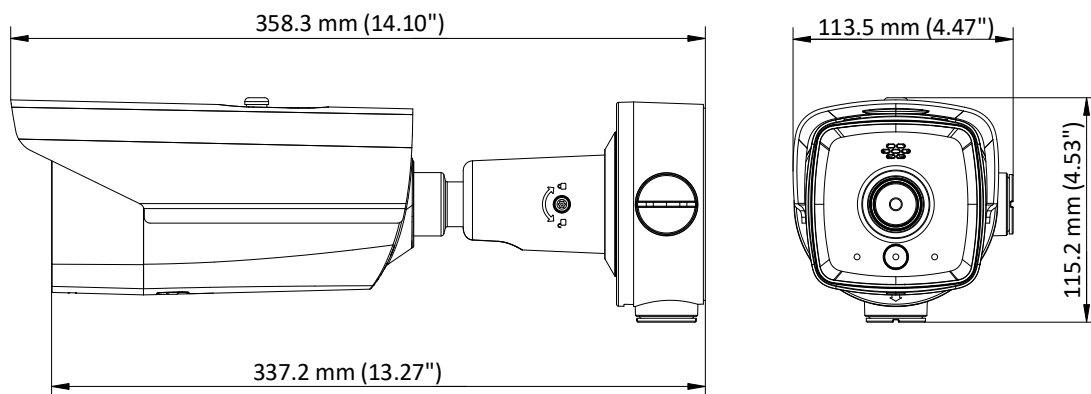

Available Model

DS-2TD2117-3/PA

Dimension

Distributed by

HIKVISION®

Headquarters

No.555 Qianmo Road, Binjiang District,
Hangzhou 310051, China
T +86-571-8807-5998
overseasbusiness@hikvision.com

Hikvision USA
T +1-909-895-0400
sales.usa@hikvision.com