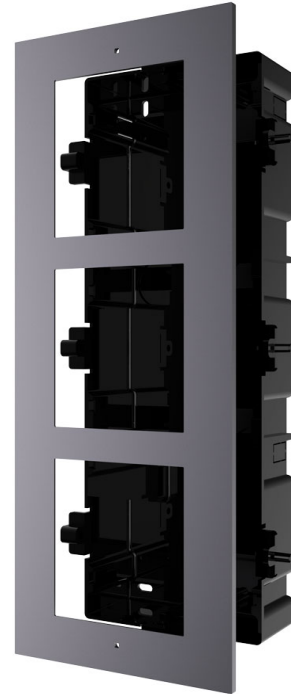

HYUNDAI NEXTGEN framework for installing 3 built-in video door entry system modules

- HYUNDAI NEXTGEN framework for installing 3 built-in video door entry system modules.

**Reference / Model****HYU-722 / HYU-722**

HYUNDAI NEXTGEN framework for installing embedded 3 video door entry system modules

Contains electrical box, cover, screws, lines, etc.

It adapts to the recessed mounting of a module

Specs

Material: aviation aluminum

Operating temperature: -40 ° C ~ + 60 ° C

Cover dimensions: 124 (W) x 337.8 (H) x 4 mm

Dimensions of the electrical box: 134 (W) x 338.8 (H) x 56 mm