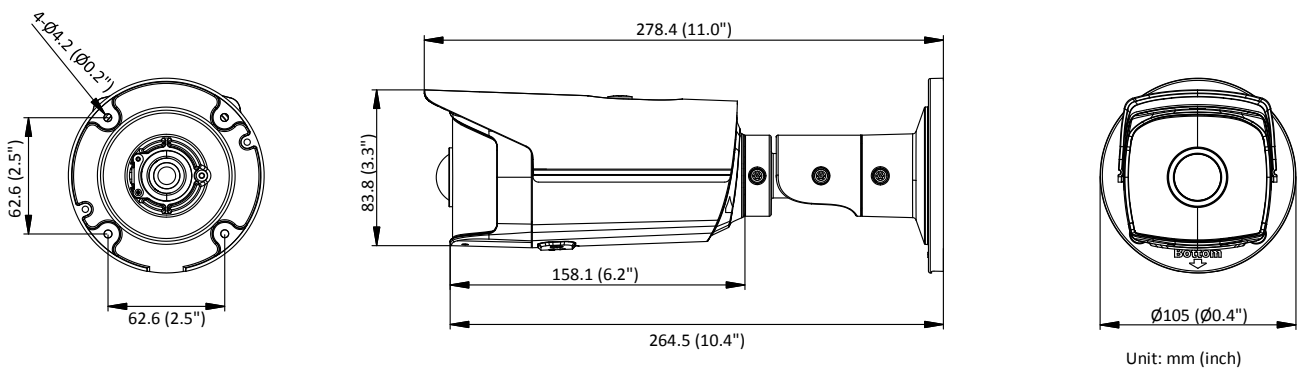

Power Interface	Φ5.5 mm coaxial power plug
Material	Metal
Dimensions	Camera: Φ105 × 278 mm (Φ4.1" × 10.9") With package: 386 × 156 × 155 mm (15.20" × 6.14" × 6.10")
Weight	Camera: 570 g (1.26 lb.) With package: 760 g (1.68 lb.)
Approval	
Class	Class B
Protection	IP67
EMC	FCC (47 CFR Part 15, Subpart B); CE-EMC (EN 55032: 2015, EN 61000-3-2: 2014, EN 61000-3-3: 2013, EN 50130-4: 2011 +A1: 2014); RCM (AS/NZS CISPR 32: 2015); IC (ICES-003: Issue 6, 2016); KC (KN 32: 2015, KN 35: 2015)
Safety	UL (UL 60950-1); CB (IEC 60950-1:2005 + Am 1:2009 + Am 2:2013); CE-LVD (EN 60950-1:2005 + Am 1:2009 + Am 2:2013); BIS (IS 13252(Part 1):2010+A1:2013+A2:2015); LOA (IEC/EN 60950-1)
Environment	CE-RoHS (2011/65/EU); WEEE (2012/19/EU); Reach (Regulation (EC) No 1907/2006)

* Listed resolutions are only selectable options. It does not mean that all streams can work at their maximum resolution at the same time.

Available Model

DS-2CD2T45G0P-I(1.68 mm)

Dimension

Accessory

DS-1275ZJ-SUS
Vertical Pole Mount