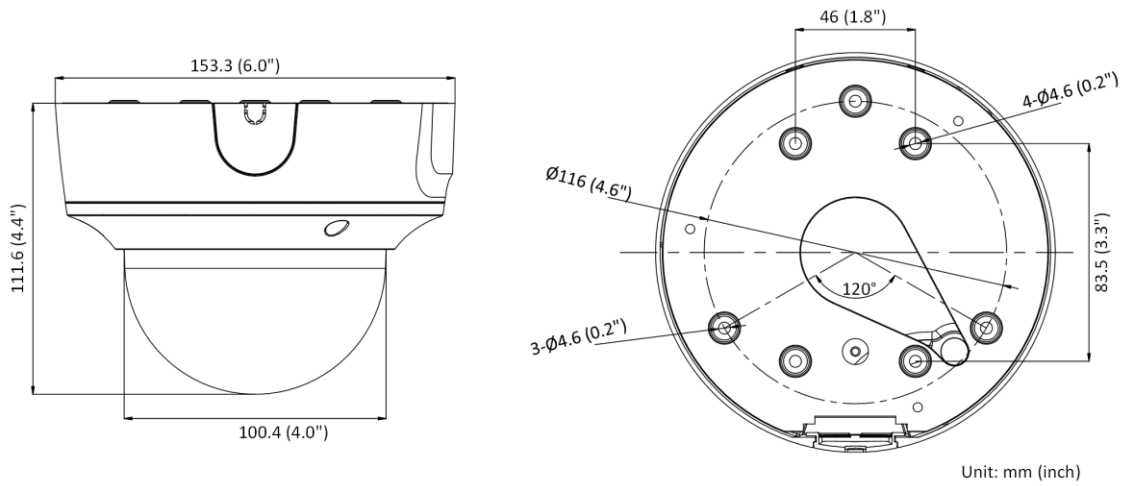

▪ **Dimension**

▪ **Accessory**

▪ **Optional**

DS-1471ZJ-155 Pendant Mount	DS-1280ZJ-DM55 Junction Box	DS-1227ZJ-DM44 Pendant Mount	DS-1473ZJ-155 Wall Mount	DS-1476ZJ-SUS Corner Mount
DS-1473ZJ-155B Wall Mount	DS-1475ZJ-SUS Vertical Pole Mount