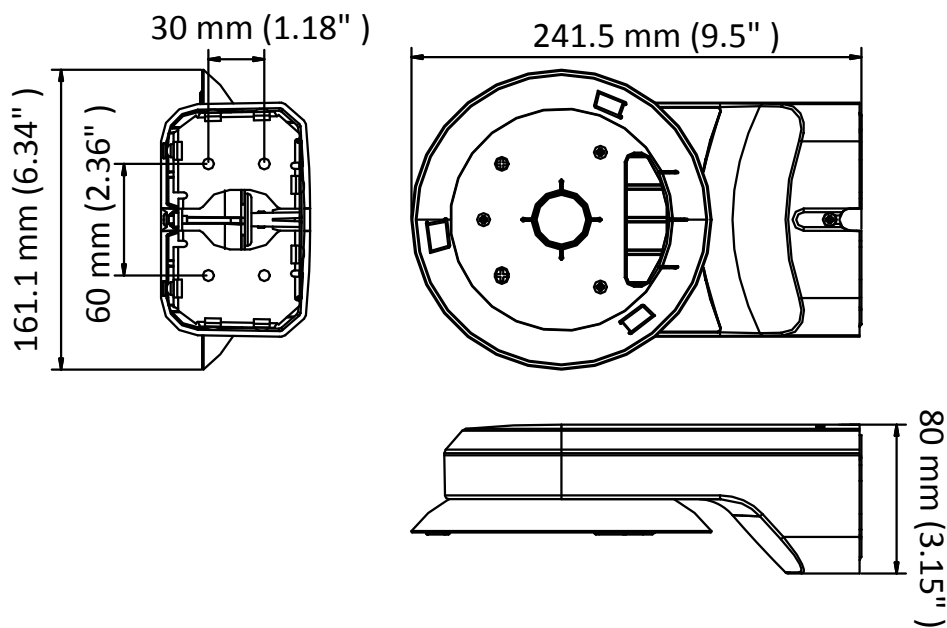

# DS-1294ZJ-TRL

Wall Mount

## Feature

- Toughened plastic with surface spray treatment
- Convenient installation
- Apply to PanoVu Mini Series Network Indoor PTZ Camera

## Dimension

## Parameter

Model	DS-1294ZJ-TRL
Parameters	Wall Mount
Appearance	Hikvision White
Material	Plastic
Dimension	161.1 mm × 241.5 mm × 80 mm (6.34" × 9.5" × 3.15" )
Weight	520 g (0.99 lb.)