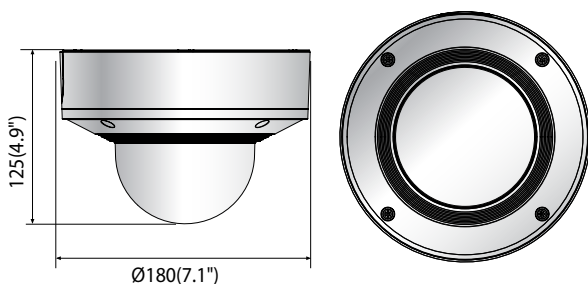

## Key Features

- Max. 2Megapixel & 5Megapixel resolution
- 0.015Lux@F1.4 (Color), 0.0015Lux@F1.4 (B/W) (XNV-6081Z)  
0.07Lux@F1.4 (Color), 0.007Lux@F1.4 (B/W) (XNV-8081Z)
- Day & Night (ICR), WDR (150dB / 120dB)
- Modular structure and motorized PTRZ
- Hallway View, WiseStreamII Support
- Video & audio analytics, Audio playback
- DIS and shock detection with built-in gyro sensor
- IP67/IP66/IP6K9K, IK10+, NEMA4X
- PoE, 12VDC, 24VAC (Optional)

## Dimensions

Unit : mm (inch)