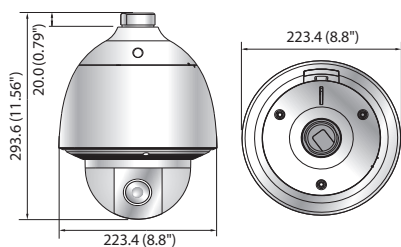

## Key Features

- Max. 2MP (1920 x 1080) resolution
- H.265, H.264, MJPEG codec support
- Multiple streaming, WiseStreamII support
- Day & Night (ICR), WDR (150dB)
- DIS with Built-in Gyro sensor
- Auto tracking, Intelligent video analytics
- Memory slot (Max. 512GB)
- IP66, IK10 (XNP-6320H), IK10 (XNP-6320 + SHP-3701H only)

## Dimensions

Unit : mm (inch)

XNP-6320H

XNP-6320