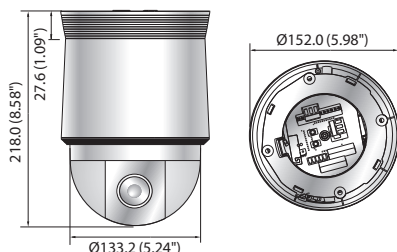

## Key Features

- Max. 2MP (1920 x 1080) resolution
- H.265, H.264, MJPEG codec support
- Multiple streaming, WiseStreamII support
- Day & Night (ICR), WDR (150dB)
- DIS with Built-in Gyro sensor
- Auto tracking, Intelligent video analytics
- Memory slot (Max. 512GB)
- IP66, IK10 (XNP-6320H), IK10 (XNP-6320 + SHP-3701H only)

## Dimensions

Unit : mm (inch)

XNP-6320H

XNP-6320