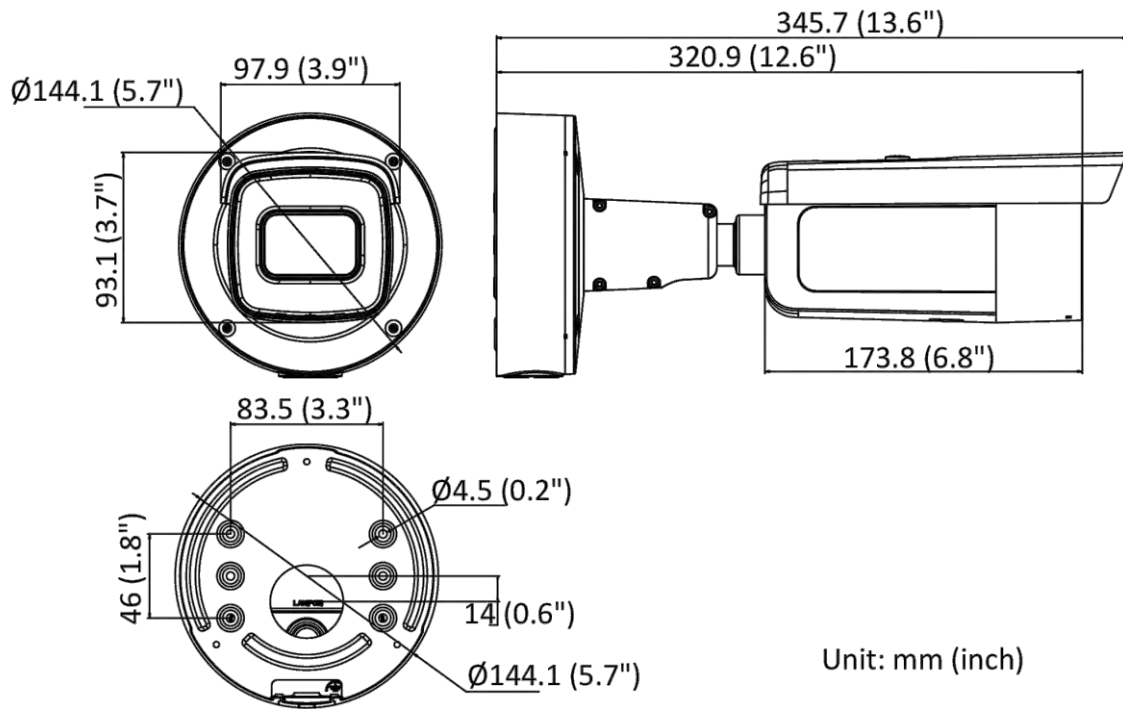

▪ **Available Model**

DS-2CD2666G2-IZSU/SL (2.8 to 12 mm)

▪ **Dimension**

▪ **Accessory**

▪ **Optional**

DS-1275ZJ-S-SUS	DS-1476ZJ-SUS	DS-2251ZJ
Vertical Pole Mount	Corner Mount	Pedant Mount