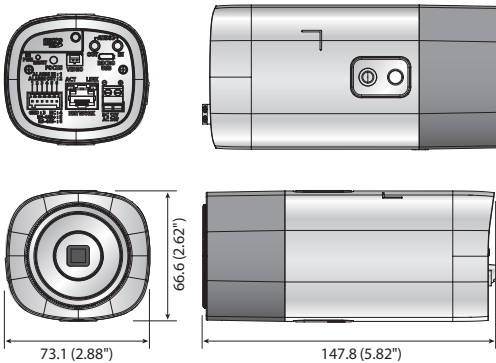

XNB-6005

2M Network Camera

* Lens not included

Key Features

- Max. 2Megapixel (1920 x 1080) resolution
- 0.006 Lux@F1.2 (Color), 0.0006 Lux@F1.2 (B/W)
- Max. 60fps@all resolutions (H.265 / H.264)
- H.265, H.264, MJPEG codec Supported, Multiple streaming
- Day & Night (ICR), WDR (150dB), Defog
- Digital image stabilization with built-in Gyro sensor
- Loitering, Directional detection, Fog detection, Audio detection, Digital auto tracking, Sound classification, Tampering
- Motion detection, Handover
- SD / SDHC / SDXC memory slot (Max. 512GB)
- Hallway View, WiseStreamII Support
- LDC, PoE / 24V AC, 12V DC, Bi-directional audio Support

Dimensions

Unit : mm (inch)

Accessories (Optional)

SHB-4300H/4300H1/4300H2/4300HP

SHB-4200/4200H

STH-200

STB-400

STB-4150V