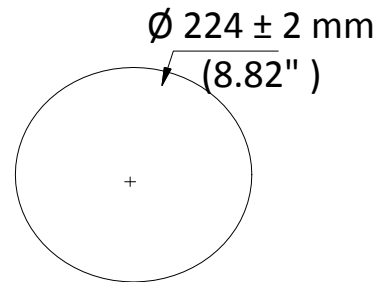

Order Model

DS-2AE5225T-A3(D)

Dimension

Indoor

In-Ceiling

Distributed by

HIKVISION

Headquarters