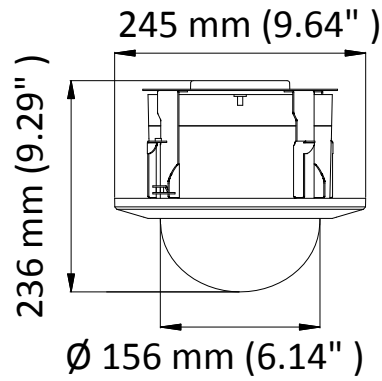

Order Model

DS-2AE5225T-A3(D)

Dimension

Indoor

In-Ceiling

Distributed by

HIKVISION

Headquarters