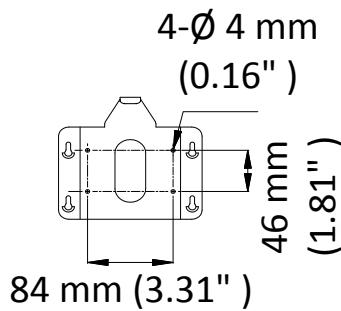

Order Model

DS-2AE5225T-A3(D)

Dimension

Indoor

In-Ceiling

Distributed by

HIKVISION

Headquarters