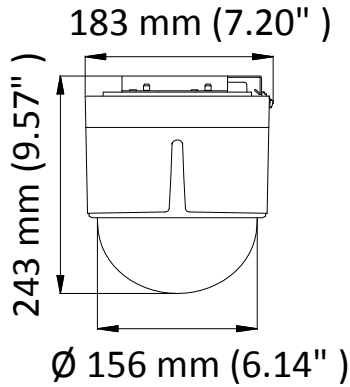

- 1/2.8" HD progressive scan CMOS
- 1920 × 1080 resolution
- 25× optical zoom, 16× digital zoom
- 120 dB true WDR (Wide Dynamic Range)
- 3D intelligent positioning
- Switchable TVI/AHD/CVI/CVBS video output

Specification

Camera	
Model	DS-2AE5225T-A3(D)
Image Sensor	1/2.8" progressive scan CMOS
Max. Image Resolution	1920 × 1080
Frame Rate	50Hz: 25fps @(1920 × 1080) 60Hz: 30fps @(1920 × 1080)
Min. Illumination	Color: 0.005 Lux @(F1.6, AGC ON) B/W: 0.001 Lux @(F1.6, AGC ON)
White Balance	AUTO/MANUAL/HAUTO/ATW/INDOOR/OUTDOOR
AGC	AUTO/MANUAL
DNR	3D DNR
WDR	≥ 120 dB
Shutter Time	PAL: 1/1 s to 1/10,000 s NTSC: 1/1 s to 1/10,000 s
Day & Night	IR cut filter
Digital Zoom	16×
Privacy Mask	8 programmable privacy masks
BLC (Backlight Compensation)	Yes
HLC (highlight Compensation)	Yes
EIS (Electric Image Stabilization)	Yes
Regional Focus	Yes
Lens	
Focus Mode	Auto/Semiauto/Manual
Focal Length	4.8 mm to 120 mm, 25× Optical
Aperture Range	F 1.6 to F 3.5
Field of View	Horizontal field of view: 57.6° to 2.5° (wide to tele) Vertical field of view: 34.4° to 1.4° (wide to tele) Diagonal field of view: 64.5° to 2.9° (wide to tele)
Min. Working Distance	10 mm to 1500 mm (wide to tele)
Zoom Speed	Approx. 3.6 s (optical, wide to tele)
Pan and Tilt	
Pan Range	360° endless
Pan Speed	Pan manual speed: 0.1° to 250°/s Pan preset speed: 250°/s
Tilt Range	-5° to 90° (auto flip)
Tilt Speed	Tilt manual speed: 0.1° to 150°/s Tilt preset speed: 150°/s
Proportional Zoom	Rotation speed can be adjusted automatically according to zoom multiples
Presets	256
Patrol	10 patrols, up to 32 presets per patrol
Pattern	5 patterns, with the total recording time no less than 10 minutes
Power-off Memory	Yes

Order Model

DS-2AE5225T-A3(D)

Dimension

Indoor

In-Ceiling

Distributed by

HIKVISION

Headquarters