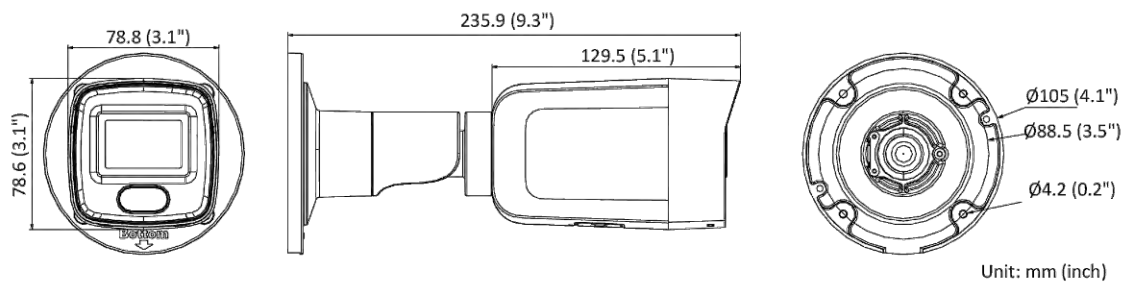

Approval	
EMC	FCC SDoC (47 CFR Part 15, Subpart B); CE-EMC (EN 55032: 2015, EN 61000-3-2: 2014, EN 61000-3-3: 2013, EN 50130-4: 2011 +A1: 2014); RCM (AS/NZS CISPR 32: 2015); IC VoC (ICES-003: Issue 6, 2016); KC (KN 32: 2015, KN 35: 2015)
Safety	UL (UL 60950-1); CB (IEC 60950-1:2005 + Am 1:2009 + Am 2:2013, IEC 62368-1:2014); CE-LVD (EN 60950-1:2005 + Am 1:2009 + Am 2:2013, IEC 62368-1:2014); BIS (IS 13252(Part 1):2010+A1:2013+A2:2015); LOA (IEC/EN 60950-1)
Environment	CE-RoHS (2011/65/EU); WEEE (2012/19/EU); Reach (Regulation (EC) No 1907/2006)
Protection	IP67 (IEC 60529-2013)

▪ Available Model

DS-2CD3026G2-IS (2.8/4/6 mm)

▪ Dimension