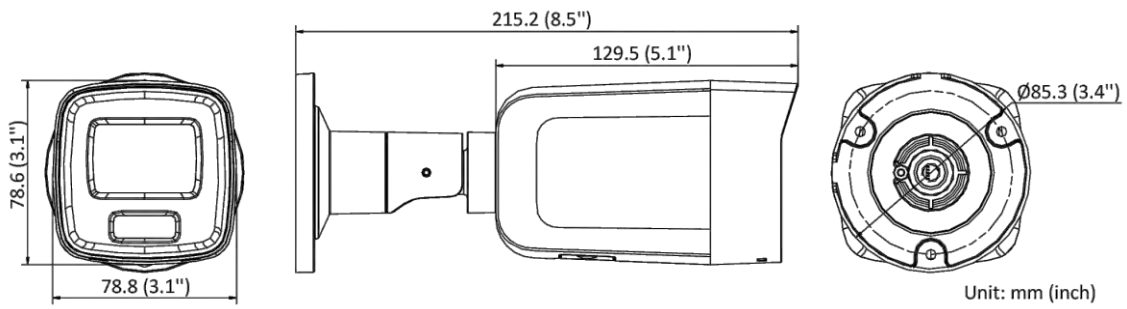

Web Client Language	33 languages English, Russian, Estonian, Bulgarian, Hungarian, Greek, German, Italian, Czech, Slovak, French, Polish, Dutch, Portuguese, Spanish, Romanian, Danish, Swedish, Norwegian, Finnish, Croatian, Slovenian, Serbian, Turkish, Korean, Traditional Chinese, Thai, Vietnamese, Japanese, Latvian, Lithuanian, Portuguese (Brazil), Ukrainian
General Function	Anti-flicker, heartbeat, password reset via e-mail, pixel counter
Software Reset	Yes
Storage Conditions	-30 °C to 60 °C (-22 °F to 140 °F). Humidity 95% or less (non-condensing)
Startup and Operating Conditions	-30 °C to 60 °C (-22 °F to 140 °F). Humidity 95% or less (non-condensing)
Power Supply	12 VDC ± 25%, reverse polarity protection PoE: 802.3af, Class 3
Power Consumption and Current	12 VDC, 0.6 A, max. 7 W PoE (802.3af, 36 V to 57 V), 0.3 A to 0.2 A, max. 8.5 W
Power Interface	Ø5.5 mm coaxial power plug
Material	Front cover: metal, back cover: metal
Camera Dimension	78.8 × 78.6 × 215.2 mm (3.1" × 3.1" × 8.5")
Package Dimension	315 × 137 × 141 mm (12.4" × 5.4" × 5.6")
Camera Weight	Approx. 860 g (1.9 lb.)
With Package Weight	Approx. 1265 g (2.8 lb.)
Approval	
Class	Class B
EMC	FCC SDoC (47 CFR Part 15, Subpart B); CE-EMC (EN 55032: 2015, EN 61000-3-2: 2014, EN 61000-3-3: 2013, EN 50130-4: 2011 +A1: 2014); RCM (AS/NZS CISPR 32: 2015); IC VoC (ICES-003: Issue 6, 2016)
Safety	UL (UL 60950-1); CB (IEC 60950-1:2005 + Am 1:2009 + Am 2:2013, IEC 62368-1:2014); CE-LVD (EN 60950-1:2005 + Am 1:2009 + Am 2:2013, IEC 62368-1:2014)
Environment	CE-RoHS (2011/65/EU); WEEE (2012/19/EU); Reach (Regulation (EC) No 1907/2006)
Protection	IP67 (IEC 60529-2013)

▪ Available Model

DS-2CD2087G2-L (2.8/4/6 mm)

DS-2CD2087G2-LU (2.8/4/6 mm)

▪ **Dimension**

▪ **Accessory**

▪ **Optional**

DS-1276ZJ-SUS Corner Mount	DS-1275ZJ-SUS Vertical Pole Mount	DS-1280ZJ-S Junction Box
		
		