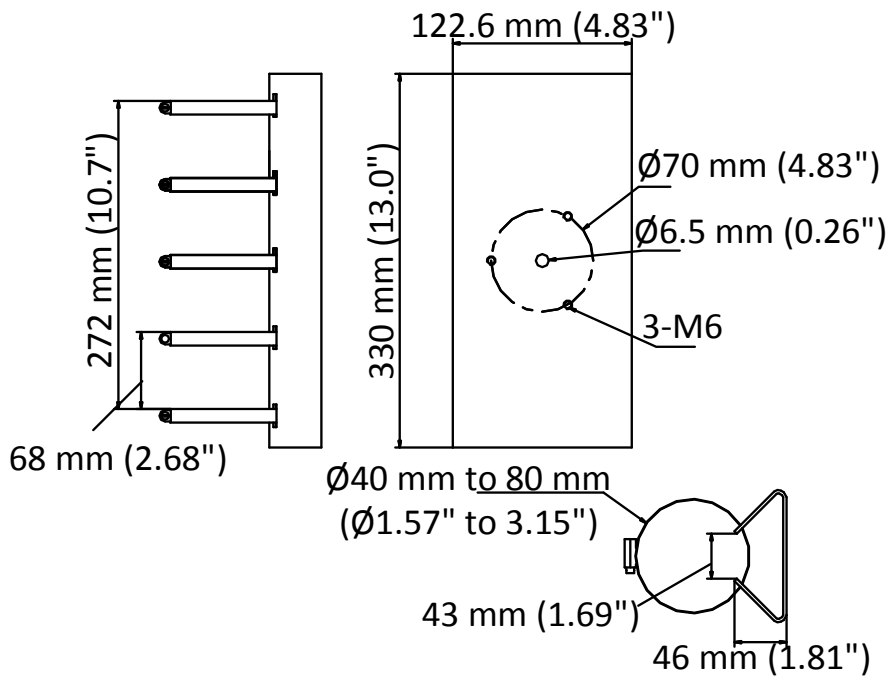

DS-1214-ZJ(FH)-P

Horizontal Pole Mount

Feature

- For horizontal pole mounting
- The clamps are made of stainless steel

Dimension

Available Model

DS-1214-ZJ(FH)-P

Parameter

Model	DS-1214-ZJ(FH)-P
Parameters	Horizontal Pole Mount
Appearance	Platinum grey
Material	Steel
Dimension	122.6 mm × 330 mm × 46 mm (4.83" × 13" × 1.81")
Weight	1.36 kg (3.0 lb.)

Note

- Load capacity of the pole must be at least 3 times as much as the total weight of the camera, and the mount.
- The mount's maximum load capacity is 6 kg (13.23 lb.).