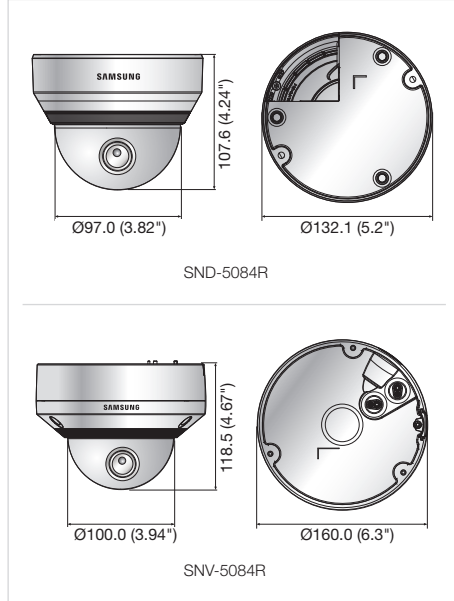

SND-5084R/SNV-5084R

SND-5084R

SNV-5084R

Dimensions

Unit : mm (inch)

Accessory (Optional)

The **Eco mark** represents Samsung Techwin's will to create environment-friendly products, and indicates that the product satisfies the EU RoHS Directive.