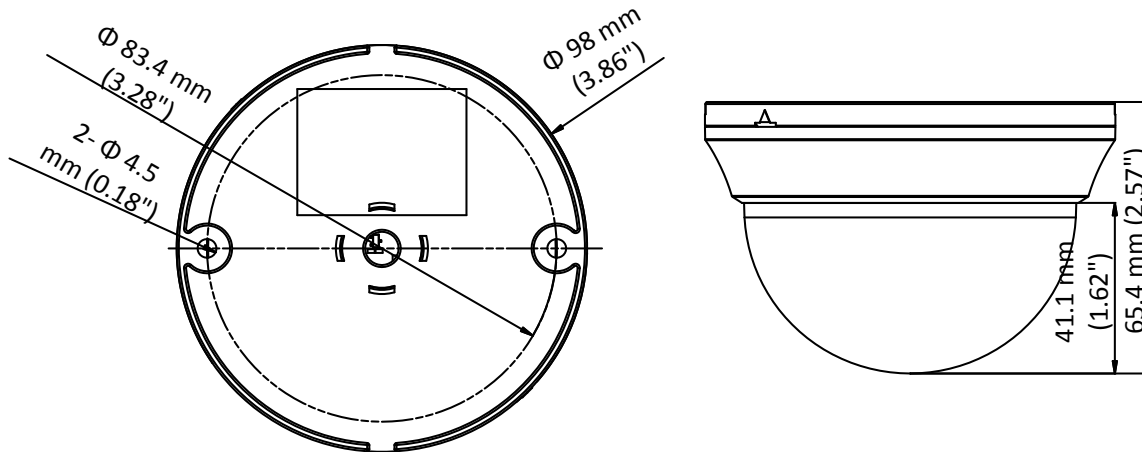

Dimensions