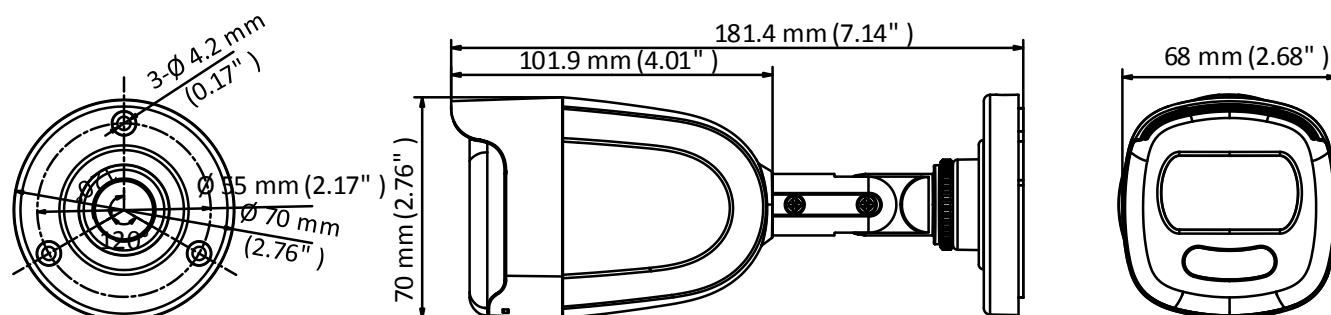

### Key Features

- 2 MP high performance CMOS
- 1920 × 1080 resolution
- Full time color
- 3.6 mm, 6 mm fixed lens
- Up to 20 m white light distance
- OSD menu, 3D DNR, true WDR
- 4 in 1 video output (switchable TVI/AHD/CVI/CVBS)
- IP67
- Up the coax (HIKVISION-C)

## Specifications

<b>Camera</b>	
Image Sensor	2 MP CMOS image sensor
Resolution	1920 (H) × 1080 (V)
Frame Rate	PAL: 1080p@25fps NTSC: 1080p@30fps
Min. illumination	Color: 0.0005 Lux @ (F1.0, AGC ON), 0 Lux with white light
Shutter Time	PAL: 1/25 s to 1/50, 000 s NTSC: 1/30 s to 1/50, 000 s
Slow Shutter	Max. 16x
Lens	3.6 mm, 6 mm fixed lens
Horizontal Field of View	83.6° (3.6 mm), 52.8° (6 mm)
Lens Mount	M16
Day & Night	Color
Angle Adjustment	Pan: 0° to 360°; Tilt: 0° to 180°; Rotate: 0° to 360°
Synchronization	Internal synchronization
WDR (Wide Dynamic Range)	120 dB
<b>Menu</b>	
AGC	Yes
White Balance	Auto/Manual
BLC (Backlight Compensation)	Yes
Privacy Mask	4 programmable privacy masks
Motion Detection	4 programmable areas
WDR	Yes
Functions	Brightness, Sharpness, 3D DNR, Mirror, Smart light
<b>Interface</b>	
Video Output	1 HD analog output
Switch Button	TVI/AHD/CVI/CVBS
<b>General</b>	
Operating Conditions	-40 °C to 60 °C (-40 °F to 140 °F), humidity: 90% or less (non-condensation)
Power Supply	12 VDC ±25%
Power Consumption	Max. 3 W
Protection Level	IP67
Material	Metal
White Light	Up to 20 m
Communication	Up the coax, Protocol: HIKVISION-C (TVI output)
Dimensions	181.4 mm × 70 mm × 68 mm (7.14" × 2.75" × 2.68")
Weight	Approx. 390 g (0.86 lb.)

## Dimension