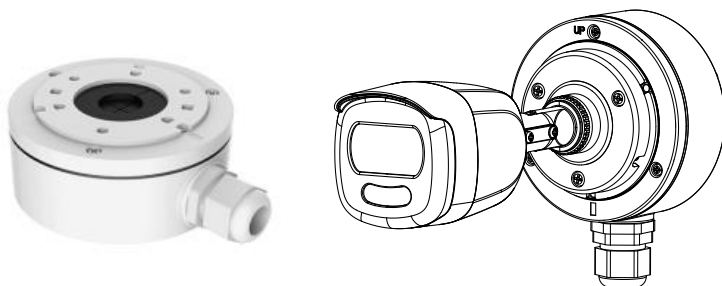

Accessory

DS-1280ZJ-XS

Junction Box

Distributed by

Headquarters

No.555 Qianmo Road, Binjiang District,
Hangzhou 310051, China
T +86-571-8807-5998
overseasbusiness@hikvision.com

Hikvision USA
T +1-909-895-0400
sales.usa@hikvision.com

Hikvision Europe
T +31-23-5542770
saleseuro@hikvision.com

Hikvision Middle East
T +971-4-8816086
salesme@hikvision.com

Hikvision Russia
T +7-495-669-67-99
saleru@hikvision.com

Hikvision India
T +91-22-28469900
sales@pramahikvision.com

Hikvision Italy
T +39-0438-6902
info.it@hikvision.com

Hikvision France
T +33(0)1-85-330-444
info.fr@hikvision.com

Hikvision Spain
T +34-91-737-16-55
info.es@hikvision.com

Hikvision Poland
T +48-22-460-01-50
poland@hikvision.com

Hikvision UK
T +44-1628-9021-4
support.uk@hikvision.com

Hikvision Singapore
T +65-6684-4718
sg@hikvision.com

Hikvision Oceania
T +61-2-8599-4233
salesau@hikvision.com

Hikvision Hong Kong
T +852-2151-1761

Hikvision Canada
T +1-909-895-0400
sales.usa@hikvision.com