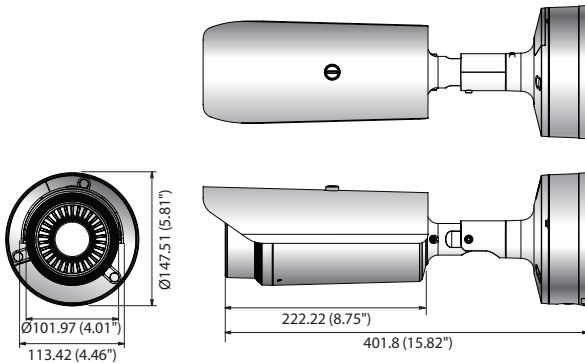

Dimensions

Unit : mm (inch)

TNO-4050T

VIDEO	
Imaging Device	Uncooled microbolometer, Pixel size : 17 μ m
Effective Pixels	640(H) x 480(V)
NETD	<50mK
Video Out	CVBS : 1.0Vpp / 75 Ω composite, 720 x 480(N), 720 x 576(P), for installation USB : Micro USB type B, 1280 x 720, for installation
LENS	
Focal Length (Zoom Ratio)	35mm fixed
Max. Aperture Ratio	F1.0
Angular Field of View	H : 17.2° / V : 13° / D : 22°
Min. Object Distance	36m (118.11ft)
Focus Control	Fixed
Lens / Mount Type	Board-in type
OPERATIONAL	
Camera Title	Off / On - W/W : English / Numeric / Special characters - China : English / Numeric / Special / Chinese characters - Common : Multi-line (Max. 5), Color (Gray / Green / Red / Blue / Black / White), Transparency, Auto scale by resolution
Motion Detection	Off / On (8ea, 8point polygonal zones), Handover
Privacy Masking	Off / On (32ea, polygonal zones) - Color : Gray / Green / Red / Blue / Black / White - Mosaic
Flip / Mirror	Off / On, Hallway : 90° / 270°
Video & Audio Analytics	Tampering, Loitering, Directional detection, Virtual line, Enter/Exit, (Dis) Appear, Audio detection, Motion detection, Sound classification, Shock detection, Temperature change detection
Alarm I/O	Input 1ea / Output 2ea
Digital Image Stabilization	Off / On (Built-in Gyro sensor)
Alarm Triggers	Alarm input, Motion detection, Video & Audio analytics, Network disconnect
Alarm Events	File upload Via FTP, E-mail, Notification Via E-mail, Local storage (SD/SDHC/SDXC) or NAS recording at event triggers, External output
Pixel count	Support
NETWORK	
Ethernet	RJ-45 (10/100 BASE-T)
Video Compression Format	H.265 / H.264 (MPEG-4 part 10/AVC) : Main / Baseline / High, MJPEG
Resolution	640 x 480, 640 x 360, 320 x 240
Max. Framerate	H.265 / H.264 : Max. 30fps at all resolutions, MJPEG : Max. 30fps
WiseStreamII	Support
Video Quality Adjustment	H.265 / H.264 / MJPEG : Target Bitrate Level Control
Bitrate Control Method	H.265 / H.264 : CBR or VBR, MJPEG : VBR
Streaming Capability	Multiple streaming (Up to 10 profiles)
Audio In	Selectable (Mic in / Line in), Supply voltage : 2.5V DC (4mA), Input impedance : approx. 2K Ohm
Audio Out	Line out, Max output level : 1 Vrms
Audio Compression Format	G.711 u-law / G.726 selectable, G.726 (ADPCM) 8KHz, G.711 8KHz, G.726 : 16Kbps, 24Kbps, 32Kbps, 40Kbps, AAC-LC : 48Kbps at 8 / 16 / 32 / 48KHz
Audio Communication	Bi-directional (2-Way)
IP	IPv4, IPv6
Protocol	TCP/IP, UDP/IP, RTP (UDP), RTP (TCP), RTCP, RTPSP, NTP, HTTP, HTTPS, SSL/TLS, DHCP, PPPoE, FTP, SMTP, ICMP, IGMP, SNMPv1/v2c/v3 (MIB-2), ARP, DNS, DDNS, QoS, UPnP, Bonjour
Security	HTTPS(SSL) login authentication, Digest login authentication IP address filtering, User access log, 802.1x authentication (EAP-TLS, EAP-LEAP)
Streaming Method	Unicast / Multicast
Max. User Access	20 users at Unicast mode
Edge Storage	SD/SDHC/SDXC (up to 256GB) - Motion images recorded in the SD/SDHC/SDXC memory card can be downloaded. NAS (Network Attached Storage), Local PC for instant recording
Application Programming Interface	ONVIF Profile S/G, SUNAPI (HTTP API), Wisenet Open Platform
Webpage Language	English, Korean, Chinese, French, Italian, Spanish, German, Japanese, Russian, Swedish, Portuguese, Czech, Polish, Turkish, Dutch, Hungarian, Greek
Web Viewer	Supported OS : Windows 7, 8.1, 10, Mac OS X 10.10, 10.11, 10.12 Non-plugin Webviewer - Supported Browser : Google Chrome 63, MS Edge 41, Mozilla Firefox 57 (Window 64bit only), Apple Safari 11 (Mac OS X only) Plug-in Webviewer - Supported Browser : MS Explore 11, Apple Safari 11 (Mac OS X only)
Central Management Software	SmartViewer, SSM
ENVIRONMENTAL	
Operating Temperature / Humidity	-40°C ~ +60°C (-40°F ~ +140°F) / Less than 90% RH
Storage Temperature / Humidity	-50°C ~ +60°C (-58°F ~ +140°F) / Less than 90% RH
Ingress Protection	IP66, NEMA 4X
ELECTRICAL	
Input Voltage / Current	24V AC, 12V DC, PoE (IEEE802.3af)
Power Consumption	Max. 10.5W (24V AC), Max. 9W (12V DC), Max. 10W (PoE) Typical 8.9W (24V AC), Typical 7.5W (12V DC), Typical 8.6W (PoE)
MECHANICAL	
Color / Material	White (RAL-9003) / Aluminum
Dimensions (WxH)	101.97 x 401.8mm (101.97" x 15.82")
Weight	3,126g (6.89 lb)