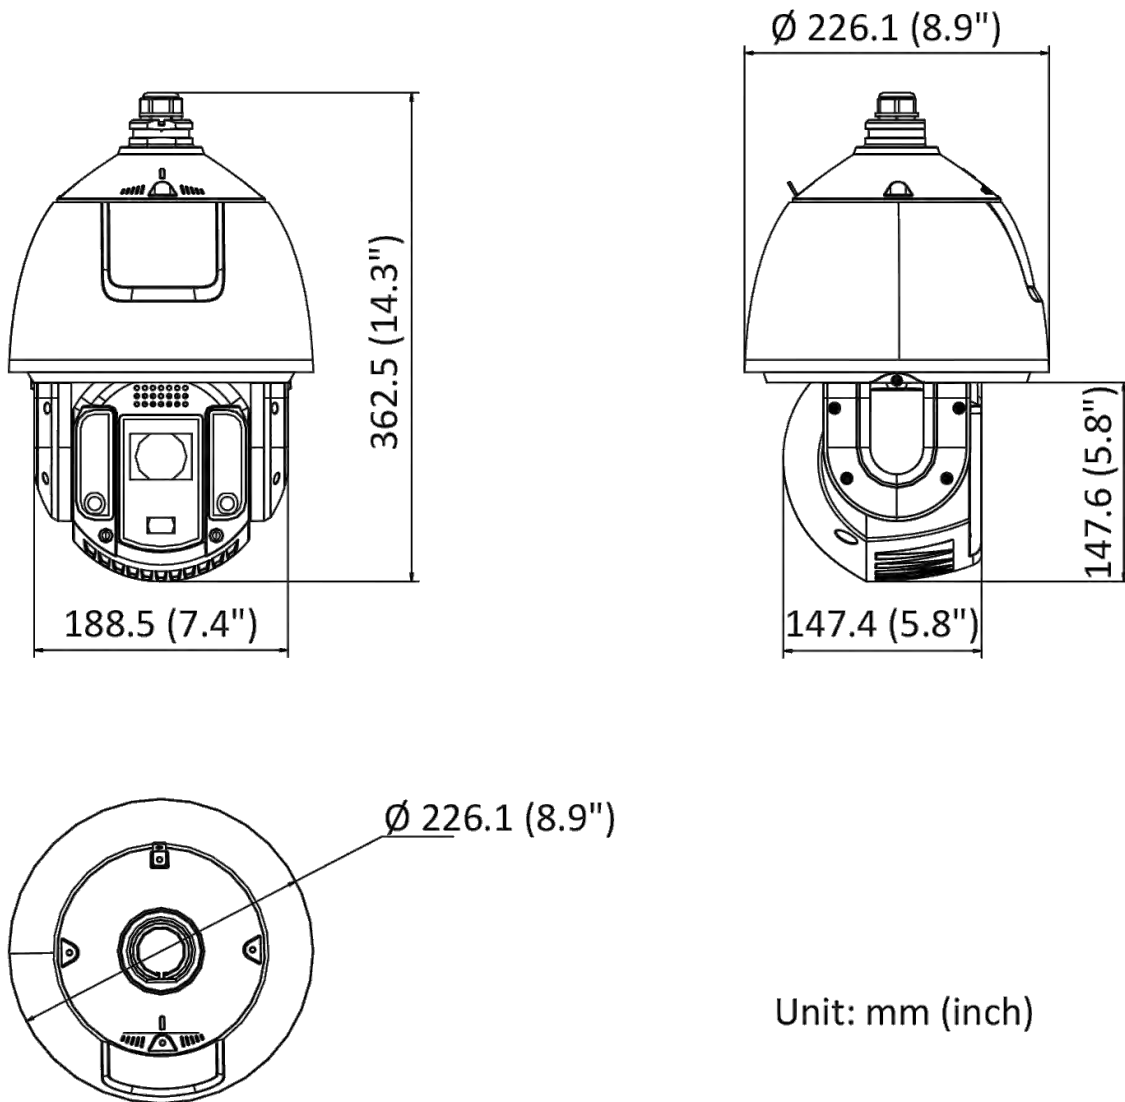

Demist	yes
Material	ADC12
Dimensions	Ø 226.1 mm × 362.5 mm (Ø 8.9" × 14.3")
Weight	approx. 4.9 kg (10.8 lb.)
Approval	
Protection	IP66, IK10 (excluding glass window), 6000V Lightning Protection, Surge Protection and Voltage Transient Protection

▪ **Available Model**

DS-2DE7S425MW-AEB(F1) (S5)

▪ **Dimension**