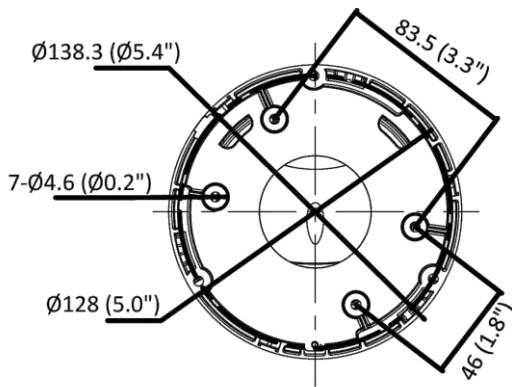

▪ **Dimension**

Unit: mm (inch)

▪ **Accessory**