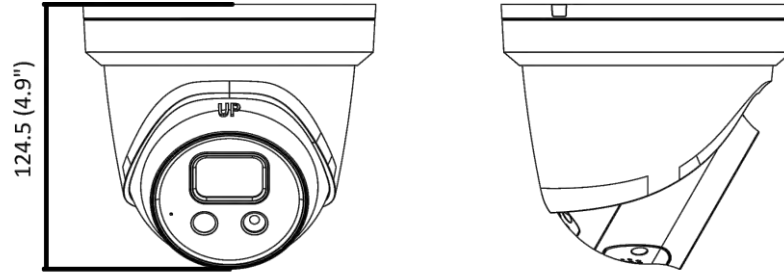

▪ **Dimension**

Unit: mm (inch)

▪ **Accessory**