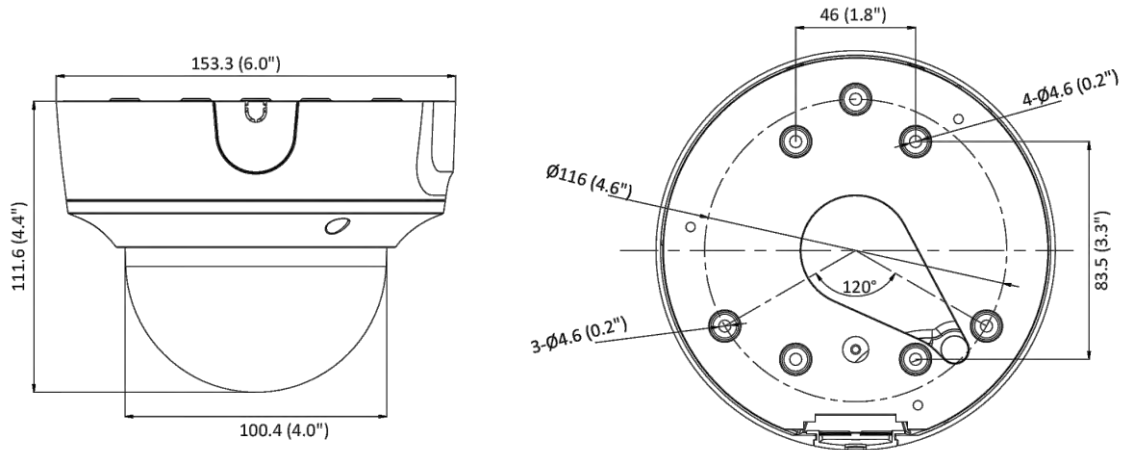

▪ **Available Model**

DS-2CD2786G2T-IZS (2.8 to 12 mm)

▪ **Dimension**

▪ **Accessory**

▪ **Optional**

DS-1280ZJ-DM55	DS-1473ZJ-155	DS-1475ZJ-SUS	DS-1476ZJ-SUS	DS-1471ZJ-155
Junction Box	Wall Mount	Vertical Pole Mount	Corner Mount	Pendant Mount