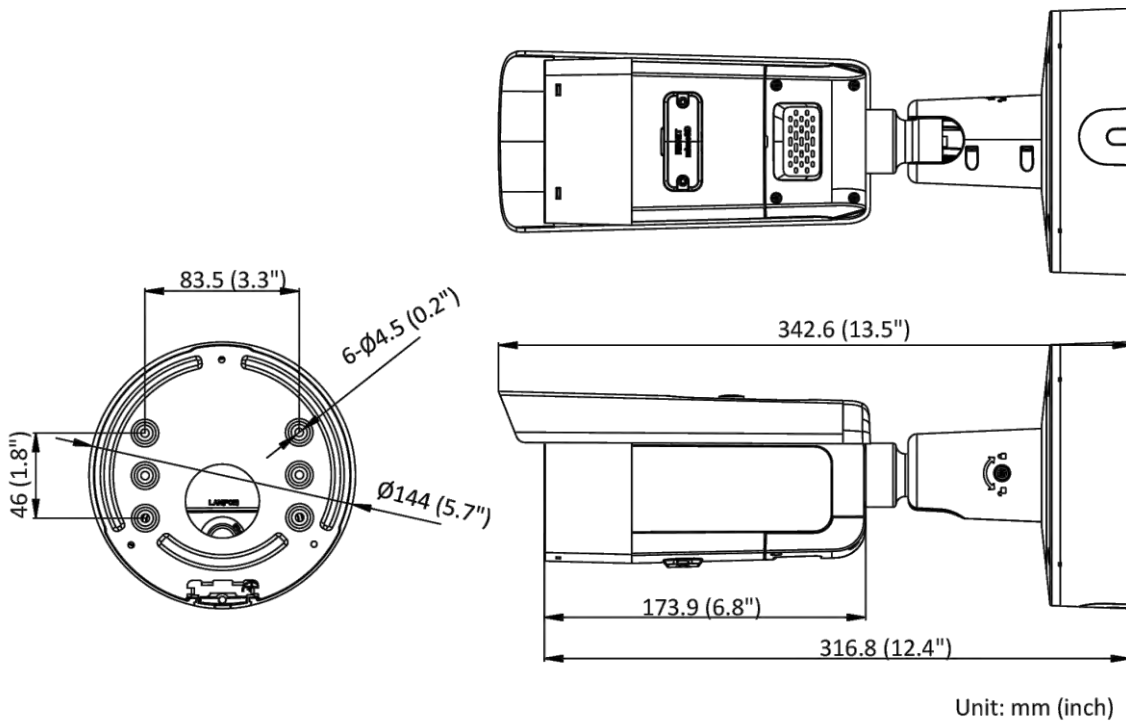

▪ **Dimension**

▪ **Accessory**

DS-1275ZJ-S-SUS
Vertical Pole Mount

DS-1476ZJ-SUS
Corner Mount