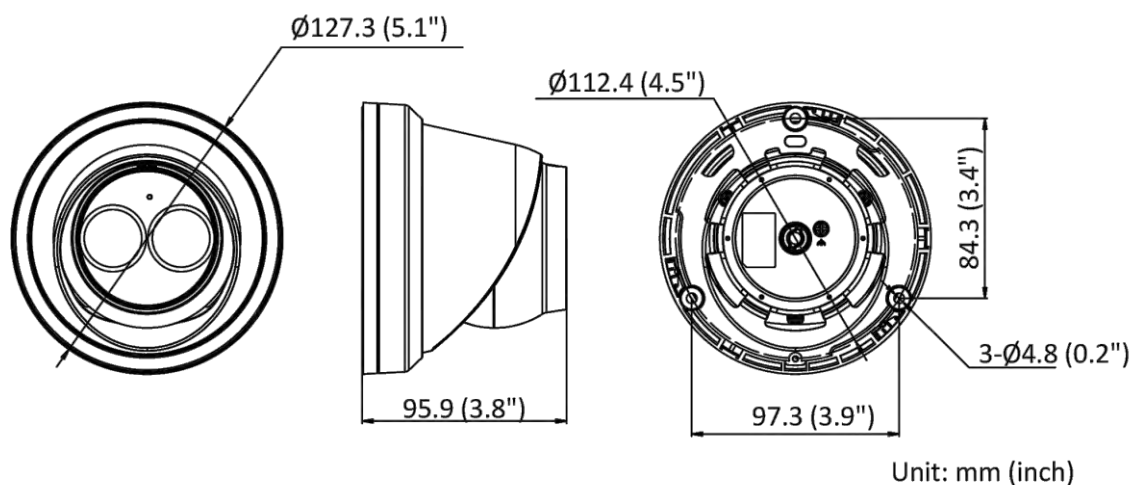

Software Reset	Yes
Storage Conditions	-30 °C to 60 °C (-22 °F to 140 °F). Humidity 95% or less (non-condensing)
Startup and Operating Conditions	-30 °C to 60 °C (-22 °F to 140 °F). Humidity 95% or less (non-condensing)
Power Supply	12 VDC $\pm$ 25%, reverse polarity protection PoE: 802.3af, Class 3
Power Consumption and Current	12 VDC, 0.5 A, max. 6 W PoE (802.3af, 36 V to 57 V), 0.19 A to 0.12 A, max. 7 W
Power Interface	$\varnothing$5.5 mm coaxial power plug
Material	Aluminum alloy body
Camera Dimension	$\varnothing$127.3 $\times$ 95.9 mm ($\varnothing$5.01" $\times$ 3.78")
Package Dimension	150 $\times$ 150 $\times$ 141 mm (5.9" $\times$ 5.9" $\times$ 5.6")
Camera Weight	Approx. 600 g (1.3 lb.)
With Package Weight	Approx. 816 g (1.8 lb.)
Approval	
EMC	FCC (47 CFR Part 15, Subpart B); CE-EMC (EN 55032: 2015, EN 61000-3-2: 2014, EN 61000-3-3: 2013, EN 50130-4: 2011 +A1: 2014); RCM (AS/NZS CISPR 32: 2015); IC (ICES-003: Issue 6, 2016); KC (KN 32: 2015, KN 35: 2015)
Safety	UL (UL 60950-1); CB (IEC 60950-1:2005 + Am 1:2009 + Am 2:2013); CE-LVD (EN 60950-1:2005 + Am 1:2009 + Am 2:2013); BIS (IS 13252(Part 1):2010+A1:2013+A2:2015)
Environment	CE-RoHS (2011/65/EU); WEEE (2012/19/EU); Reach (Regulation (EC) No 1907/2006)
Protection	IP67 (IEC 60529-2013)

▪ Available Model

DS-2CD2343G2-I (2.8/4 mm)

DS-2CD2343G2-IU (2.8/4 mm)

▪ Dimension