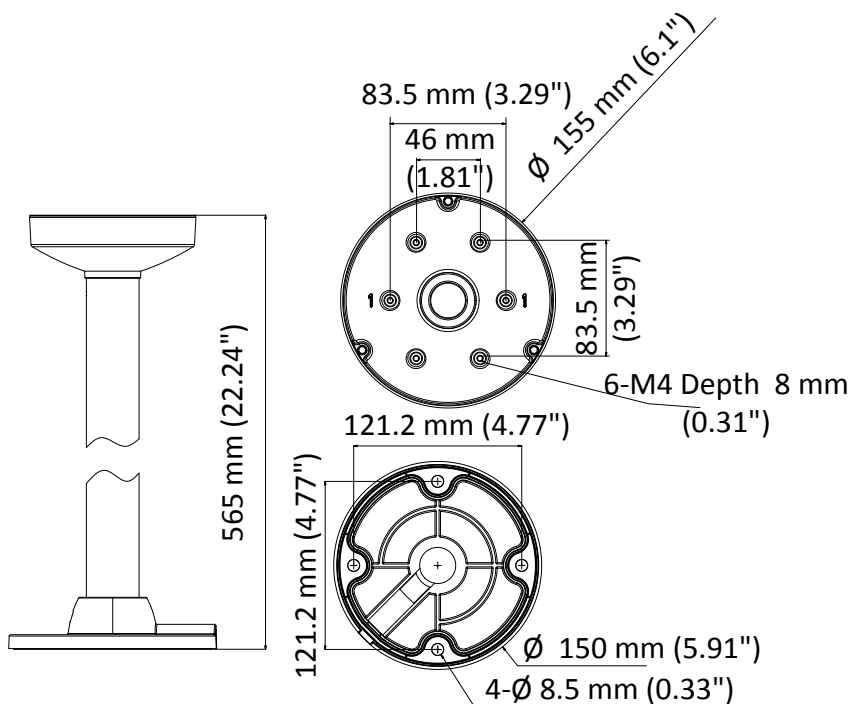

### Pendant Mount

#### Dimension

#### Parameter

Model	DS-1471ZJ-155 (Black)
Parameters	Pendant Mount
Appearance	Hikvision Black
Material	Aluminum Alloy
Dimension	Φ 155 mm × 565 mm (6.1" × 22.24")
Weight	Approx. 650 g (1.4 lb.)

#### Note

- The mount should be installed on the flat surface.
- Waterproof rubber is necessary for outdoor application.
- The wall must be capable of supporting at least 3 times as much as the total weight of the camera and the mount.
- The mount's maximum load capacity is 3 Kg (6.6 lb.).