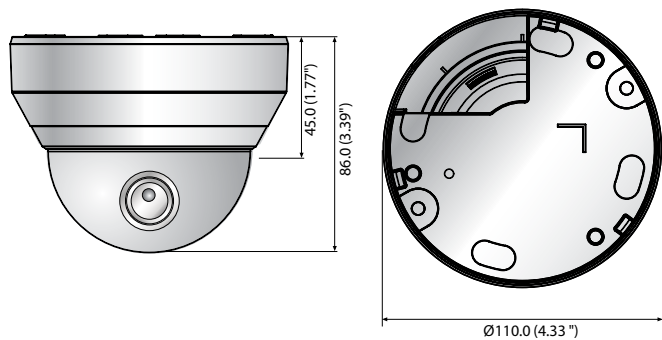

Dimensions

Unit: mm (inch)