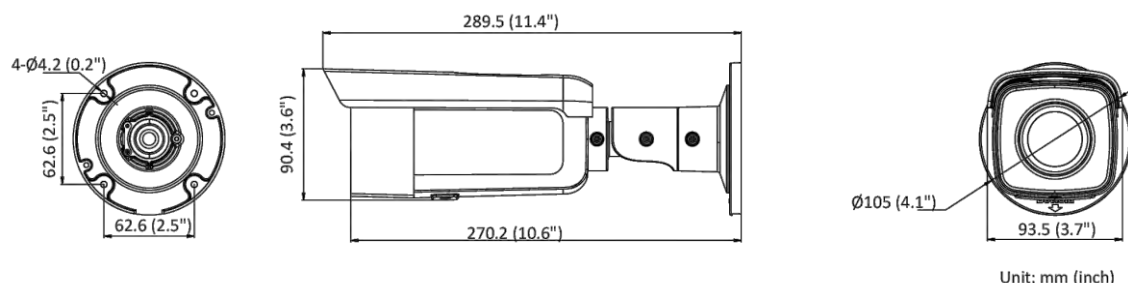

▪ Available Model

DS-2CD2T46G2-2I(2.8mm, 4mm, 6mm)

DS-2CD2T46G2-4I(2.8mm, 4mm, 6mm)

▪ Dimension