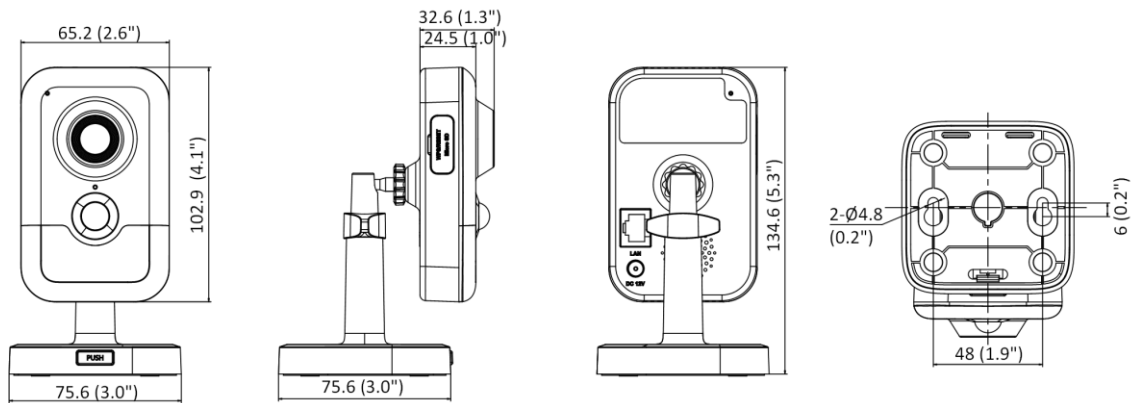

Web Client Language	33 languages English, Russian, Estonian, Bulgarian, Hungarian, Greek, German, Italian, Czech, Slovak, French, Polish, Dutch, Portuguese, Spanish, Romanian, Danish, Swedish, Norwegian, Finnish, Croatian, Slovenian, Serbian, Turkish, Korean, Traditional Chinese, Thai, Vietnamese, Japanese, Latvian, Lithuanian, Portuguese (Brazil), Ukrainian
General Function	Anti-flicker, heartbeat, password reset via email, pixel counter
Storage Conditions	-10 °C to 40 °C (14 °F to 104 °F). Humidity 95% or less (non-condensing)
Startup and Operating Conditions	-10 °C to 40 °C (14 °F to 104 °F). Humidity 95% or less (non-condensing)
Power Supply	12 VDC ± 25% PoE: 802.3af, Class 3
Power Consumption and Current	12 VDC, 0.5 A, max. 5.9 W PoE (802.3af, 36 V to 57 V), 0.13 A to 0.2 A, max. 6.9 W
Power Interface	Ø5.5 mm coaxial power plug
Camera Material	Plastic
Camera Dimension	102.9 mm × 65.2 mm × 32.6 mm (4.1" × 2.6" × 1.3")
Package Dimension	150 mm × 125 mm × 99 mm (5.9" × 4.9" × 3.9")
Camera Weight	Approx. 120 g (0.3 lb.)
With Package Weight	Approx. 340 g (0.7 lb.)
Approval	
EMC	FCC SDoC (47 CFR Part 15, Subpart B); CE-EMC (EN 55032: 2015, EN 61000-3-2: 2014, EN 61000-3-3: 2013, EN 50130-4: 2011 +A1: 2014); KC (KN 32: 2015, KN 35: 2015)
Safety	UL (UL 60950-1); CB (IEC 60950-1:2005 + Am 1:2009 + Am 2:2013, IEC 62368-1:2014); CE-LVD (EN 60950-1:2005 + Am 1:2009 + Am 2:2013, IEC 62368-1:2014)
Environment	CE-RoHS (2011/65/EU) WEEE (2012/19/EU) Reach (Regulation (EC) No 1907/2006)

▪ Available Model

DS-2CD2483G2-I (2.8/4 mm)

Dimension

Unit: mm (inch)

Distributed by

HIKVISION®

Headquarters

No.555 Qianmo Road, Binjiang District,
Hangzhou 310051, China
T +86-571-8807-5998
overseasbusiness@hikvision.com