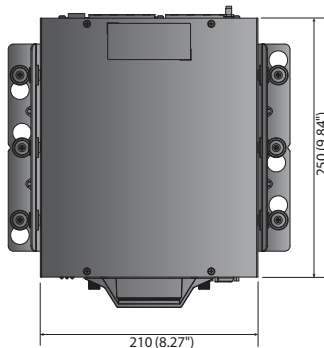

Dimensions

Unit : mm (inch)