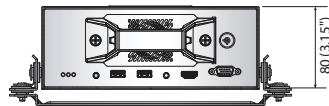

Dimensions

Unit : mm (inch)