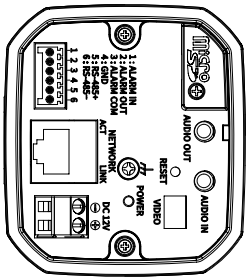

3	파생 MODEL2	
2	파생 MODEL1	
1	XNZ-L6320	'19.09.29
No.	MODEL NAME	DATE

Unit : mm [inch]   SCALE : 1/1