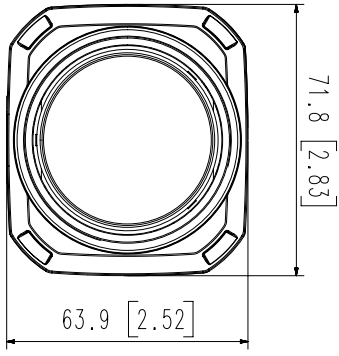

3	파생 MODEL2	
2	파생 MODEL1	
1	XNZ-L6320	'19.09.29
No.	MODEL NAME	DATE

Unit : mm [inch]   SCALE : 1/1