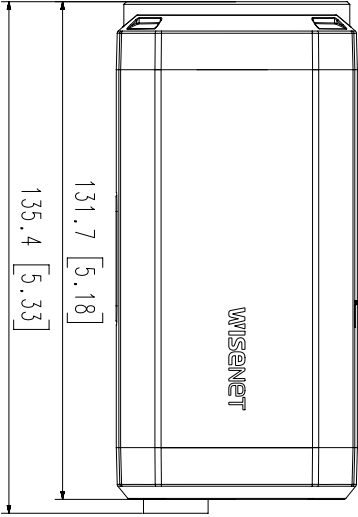

3	파생 MODEL2	
2	파생 MODEL1	
1	XNZ-L6320	'19.09.29
No.	MODEL NAME	DATE

Unit : mm [inch]   SCALE : 1/1