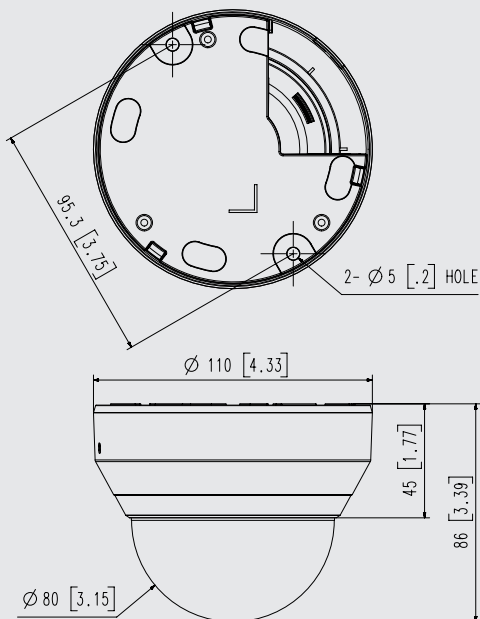

Key Features

- Max. 2megapixel (1920 x 1080) resolution
- Built-in 2.8mm fixed lens
- Max. 30fps@all resolutions (H.264)
- H.264, MJPEG codec supported, Multiple streaming
- Day & Night (ICR), WDR (120dB)
- Tampering, Motion detection
- microSD/SDHC/SDXC memory slot (Max. 32GB), PoE
- Hallway view, WiseStreamII support
- IR viewable length 20m

Dimensions

Unit:mm(inch)

LND-6012R

| NETWORK | |
|-----------------------------------|---|
| Application Programming Interface | ONVIF Profile S/G/T SUNAPI(HTTP API) |
| Webpage Language | English, Korean, Chinese, French, Italian, Spanish, German, Japanese, Russian, Swedish, Portuguese, Czech, Polish, Turkish, Dutch |
| Web Viewer | Supported OS: Windows 7, 8.1, 10, Mac OS X 10.12, 10.13, 10.14 Recommended Browser: Google Chrome Supported Browser: MS Explore11, MS Edge, Mozilla Firefox(Window 64bit only), Apple Safari(Mac OS X only) |
| Memory | 512MB RAM, 256MB Flash |
| ENVIRONMENTAL | |
| Operating Temperature / Humidity | -10°C ~ +55°C(+14°F ~ +131°F) / Less than 90% RH |
| Storage Temperature / Humidity | -30°C ~ +55°C(-22°F ~ +131°F) / Less than 90% RH |
| ELECTRICAL | |
| Input Voltage | PoE(IEEE802.3af, Class2) |
| Power Consumption | Max 6.4W, Typical 5.0W |
| MECHANICAL | |
| Colour / Material | White / Plastic |
| RAL Code | RAL9003 |
| Product dimensions / weight | Ø110x86mm(Ø4.33x3.39"), 270g |
| DORI | |
| Detect (25PPM/ 8PPF) | 25.1m(82.28ft) |
| Observe (63PPM/ 19PPF) | 10.0m(32.91ft) |
| Recognize (125PPM/ 38PPF) | 5.0m(16.46ft) |
| Identify (250PPM/ 76PPF) | 2.5m(8.23ft) |