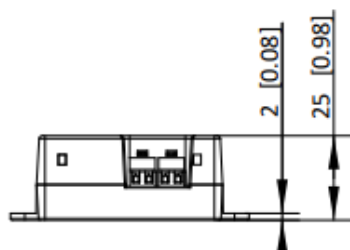

▪ Specification

Device interfaces	
Two-Wire interface	4(Two-Wire interface for indoor station)
Cascade interface	2
General	
Installation	Surface mounting
Indicator	6
Dimension (W × H × D)	70.6 mm × 60 mm × 25 mm (2.78" × 2.36" × 0.98")
Working temperature	-10 °C to 55 °C (14 °F to 131 °F)
Working humidity	10% to 90% (no-condensing)
Power consumption	≤ 2W

Hikvision

HikvisionHQ

HikvisionHQ

Hikvision_Global

Hikvision
Corporate Channel

hikvisionhq

▪ Dimension

Unit:mm [inch]