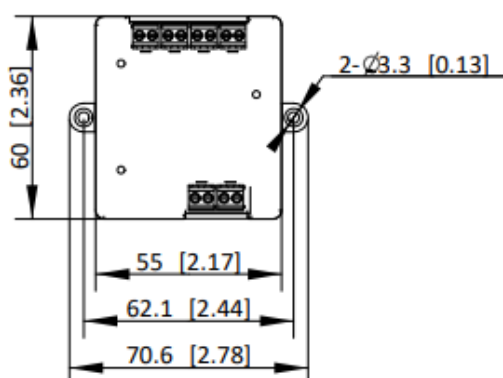

▪ Specification

Device interfaces	
Two-Wire interface	4(Two-Wire interface for indoor station)
Cascade interface	2
General	
Installation	Surface mounting
Indicator	6
Dimension (W × H × D)	70.6 mm × 60 mm × 25 mm (2.78" × 2.36" × 0.98")
Working temperature	-10 °C to 55 °C (14 °F to 131 °F)
Working humidity	10% to 90% (no-condensing)
Power consumption	≤ 2W

Hikvision

HikvisionHQ

HikvisionHQ

Hikvision_Global

Hikvision
Corporate Channel

hikvisionhq

▪ Dimension

Unit:mm [inch]

SCALE	1:1
-------	-----

Headquarters

No.555 Qianmo Road, Binjiang District,
Hangzhou 310051, China
T +86-571-8807-5998
www.hikvision.com

Follow us on social media to get the latest product and solution information.